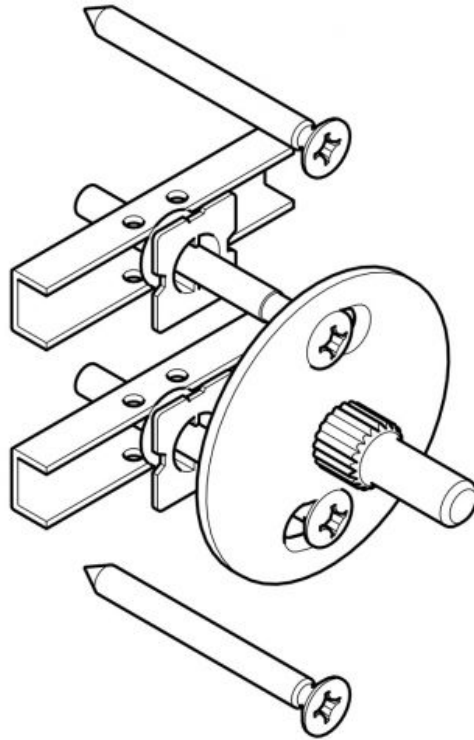

ESTB. 1978

WATERWORKS

Service Parts

Service Parts Mounting Hardware Kit

Style #: 070146

Available in Unfinished

ESTB. 1978

WATERWORKS