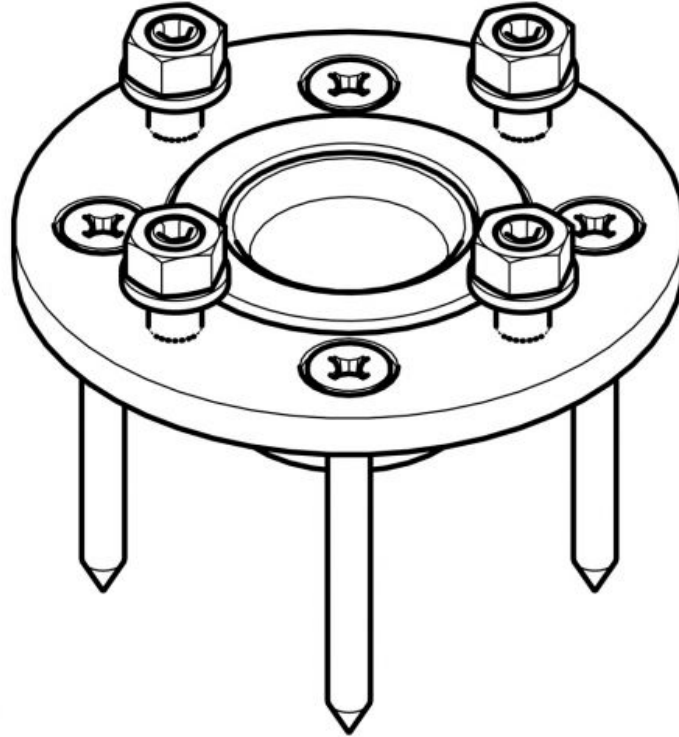

ESTB. 1978

WATERWORKS

Service Parts

Service Parts Mounting Hardware Kit

Style #: 049003

Available in Unfinished

ESTB. 1978

WATERWORKS

FEATURES

- This item is stocked and available for immediate shipment.
-

AVAILABLE OPTIONS

Metal Finish	Item Number	Price
Unfinished	049003-UF	\$105