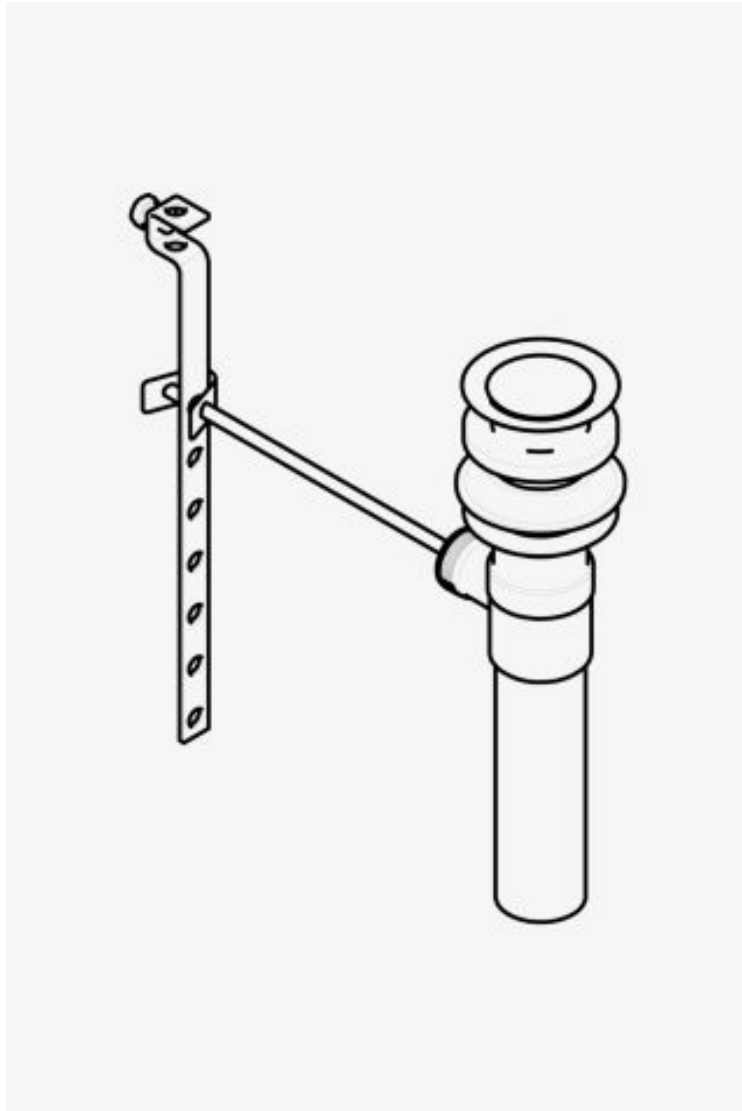

ESTB. 1978

WATERWORKS

Service Parts

Service Parts Waterworks Studio Pop-up Drain Kit

Style #: 226690

Available in Brass, Chrome and Nickel

ESTB. 1978

WATERWORKS