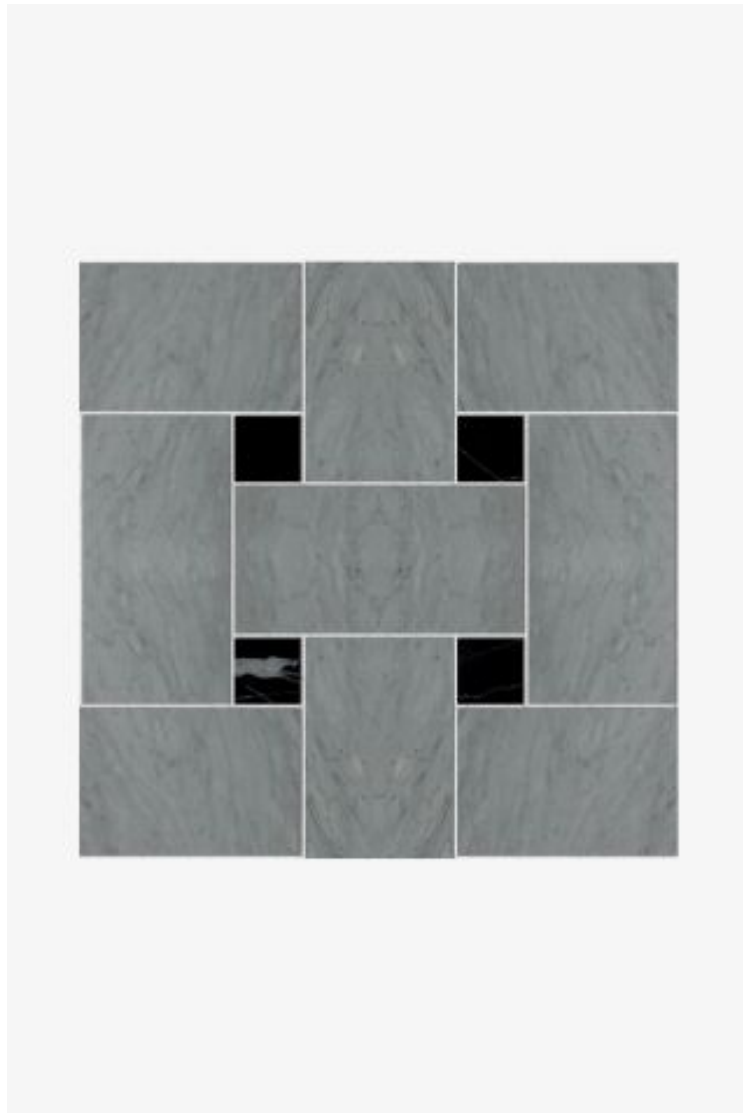

ESTB. 1978

WATERWORKS

Luminaire

Luminaire 7.5cm x 15cm Basketweave Mosaic

Style #: LMMOB7

ESTB. 1978

WATERWORKS

THE COLLECTION: Luminaire

Consistent and confident, flexible but direct, these waterjet mosaics deliver simple graphic shapes and repeating patterns that transform walls and floors.

FEATURES

- Consistent and confident, our collection delivers graphic shapes, repetitious patterns of weaves, circles and simple shapes
 - Handmade mosaics made by skilled artisans
 - Color palette of 32 stones and 3 finishes to choose from to create a one of a kind mosaic
 - Flexible options in a range of styles that add value and artistry to any space
 - Custom colorways can be created using any of the stones or finishes available in the Luminaire color palette
-