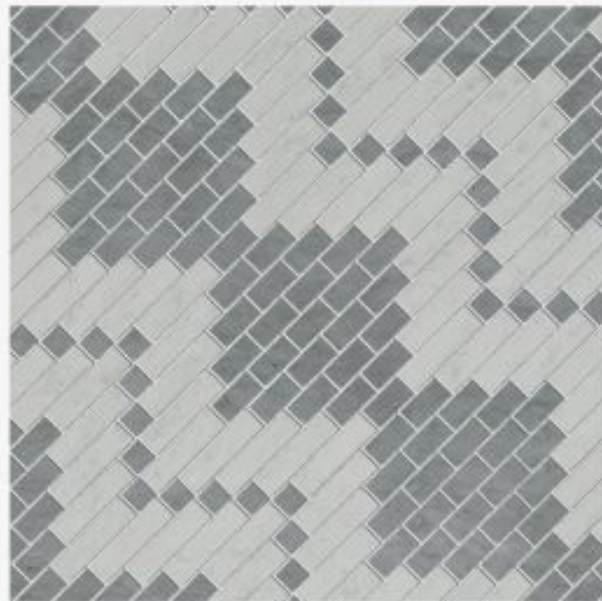

ESTB. 1978

WATERWORKS

Luminaire

Luminaire Twill Mosaic

Style #: LMMOTW