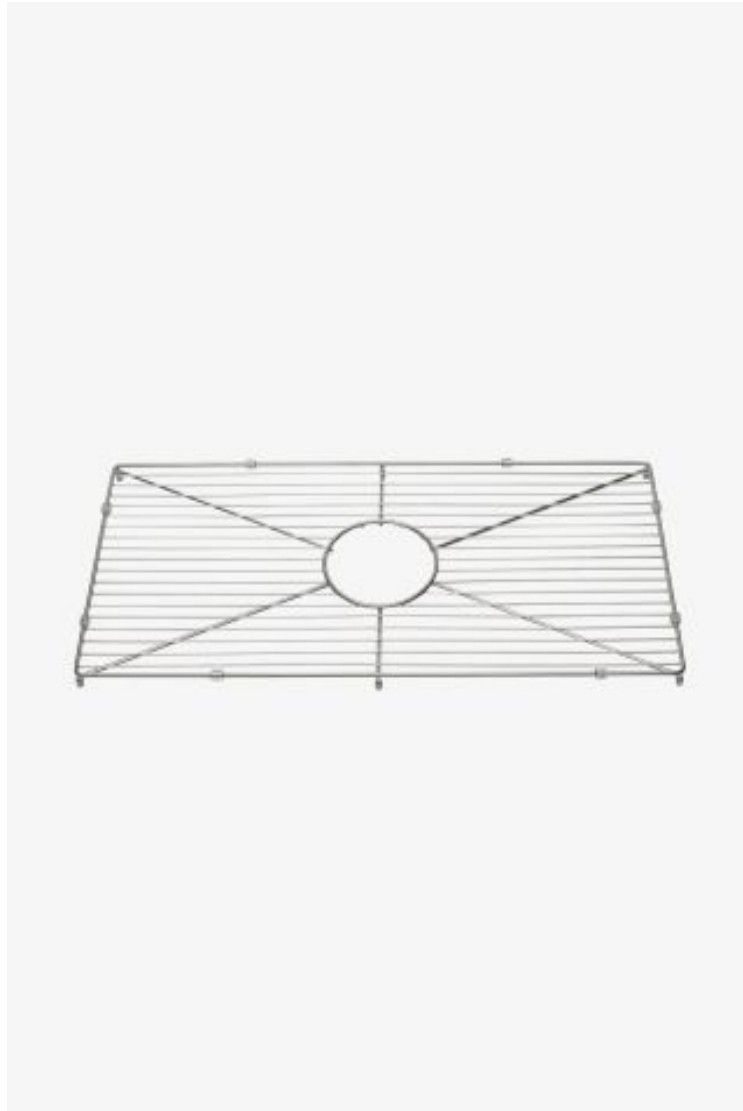

## Clayburn Sink Bottom Grid for CASK33

*Style #: CASA33*

Available in Stainless Steel

ESTB. 1978

WATERWORKS