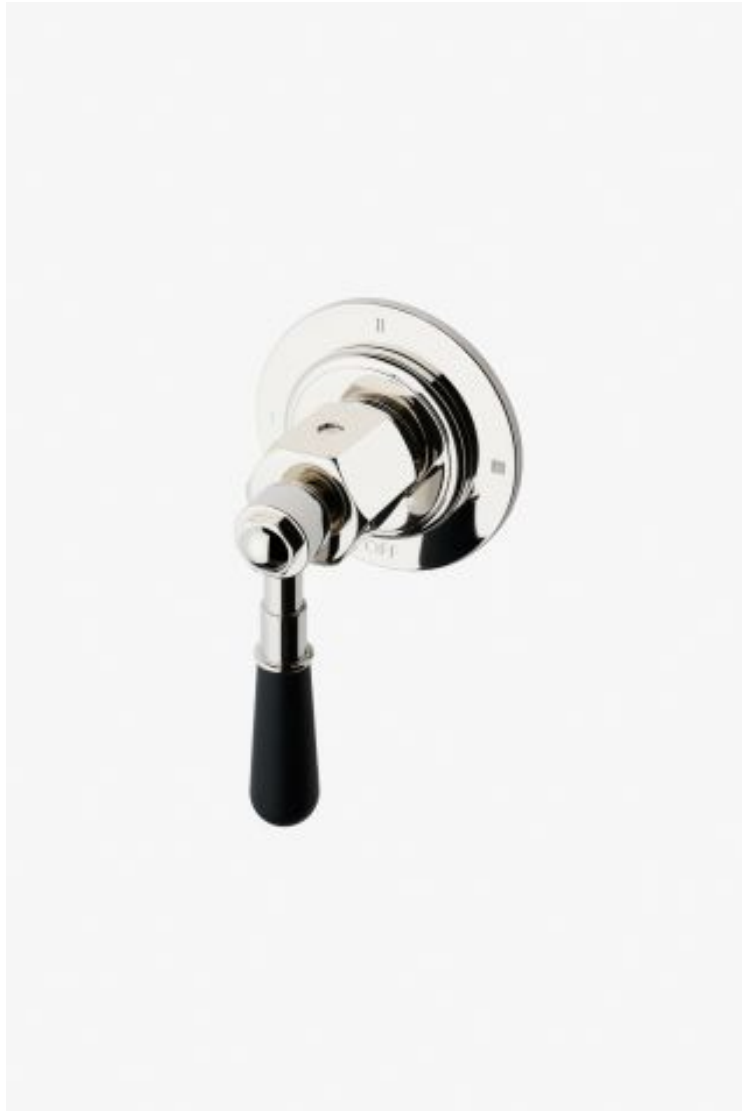

ESTB. 1978

WATERWORKS

Regulator

Regulator Three Way Diverter Valve Trim for Thermostatic with Roman Numerals and Two-Tone Lever Handle

Style #: RG3T10

Available in Gold/Matte Black, Burnished Nickel/Matte Black, Dark Nickel/Matte Black, Matte Nickel/Matte Black, Vintage Brass/Matte Black, Brass/Matte Black, Dark Brass/Matte Black, Nickel/Matte Black, Copper/Matte Black, Matte Gold/Matte Black, Chrome/Matte Black and Burnished Brass/Matte Black

ESTB. 1978

WATERWORKS

THE COLLECTION: Regulator

A play on industrial controls from the early 1900s, when pride was lavished on parts. Translated to handcrafted, fittings project rugged beauty through powerful, detailed shapes.

FEATURES

- Two-Tone Lever Handle
- For Use With a Thermostatic Shower System and Three Waterway Outlets
- Features Roman Numerals Representing Outlet Position
- Stocked in Nickel/Matte Black and Brass/Matte Black
- Requires Rough Valve, Sold Separately: GUDV3T (US), GU3TDV (UK)

AVAILABLE OPTIONS

Metal Finish	Item Number	Price
Chrome/Matte Black	RG3T10-CMB	\$1,015
Nickel/Matte Black	RG3T10-NMB	\$1,015
Brass/Matte Black	RG3T10-BMB	\$1,015
Matte Nickel/Matte Black	RG3T10-MMB	\$1,320
Burnished Nickel/Matte Black	RG3T10-BNB	\$1,320
Burnished Brass/Matte Black	RG3T10-BBB	\$1,320
Copper/Matte Black	RG3T10-CPB	\$1,624
Dark Brass/Matte Black	RG3T10-DBB	\$1,624
Vintage Brass/Matte Black	RG3T10-VBB	\$1,624
Dark Nickel/Matte Black	RG3T10-DNB	\$1,624
Gold/Matte Black	RG3T10-GMB	\$2,540
Matte Gold/Matte Black	RG3T10-MGM	\$2,540