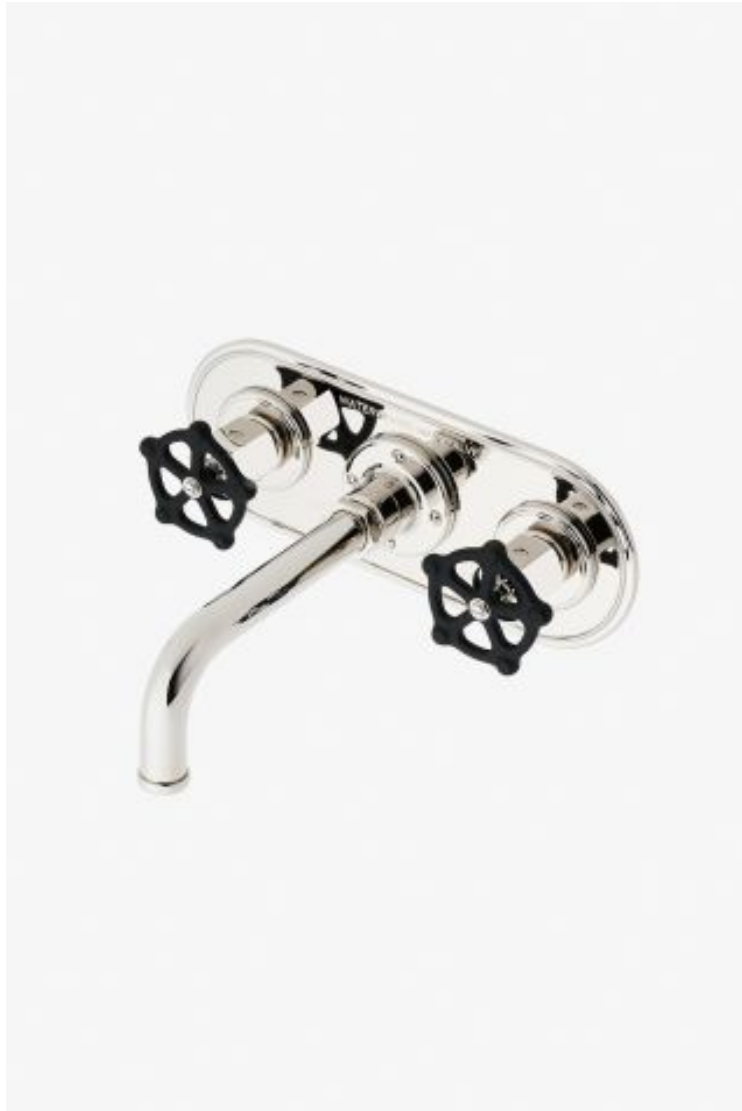

ESTB. 1978

WATERWORKS

Regulator

Regulator Wall Mounted Lavatory Faucet with Trim Plate and Two -Tone Wheel Handles

Style #: RGLS60

Available in Copper/Matte Black, Matte Gold/Matte Black, Burnished Brass/Matte Black, Gold/Matte Black, Burnished Nickel/Matte Black, Dark Nickel/Matte Black, Matte Nickel/Matte Black, Vintage Brass/Matte Black, Chrome/Matte Black and Dark Brass/Matte Black

ESTB. 1978

WATERWORKS

THE COLLECTION: Regulator

A play on industrial controls from the early 1900s, when pride was lavished on parts. Translated to handcrafted, fittings project rugged beauty through powerful, detailed shapes.

FEATURES

- Two-Tone Wheel Handles
- Includes Universal Push-Touch Drain (UNLD23) which fits 1-1/2" through 1-3/4" drain hole openings
- Stocked in Nickel/Matte Black and Brass/Matte Black
- Available in 1.2gpm (4.5L/min) flow rate