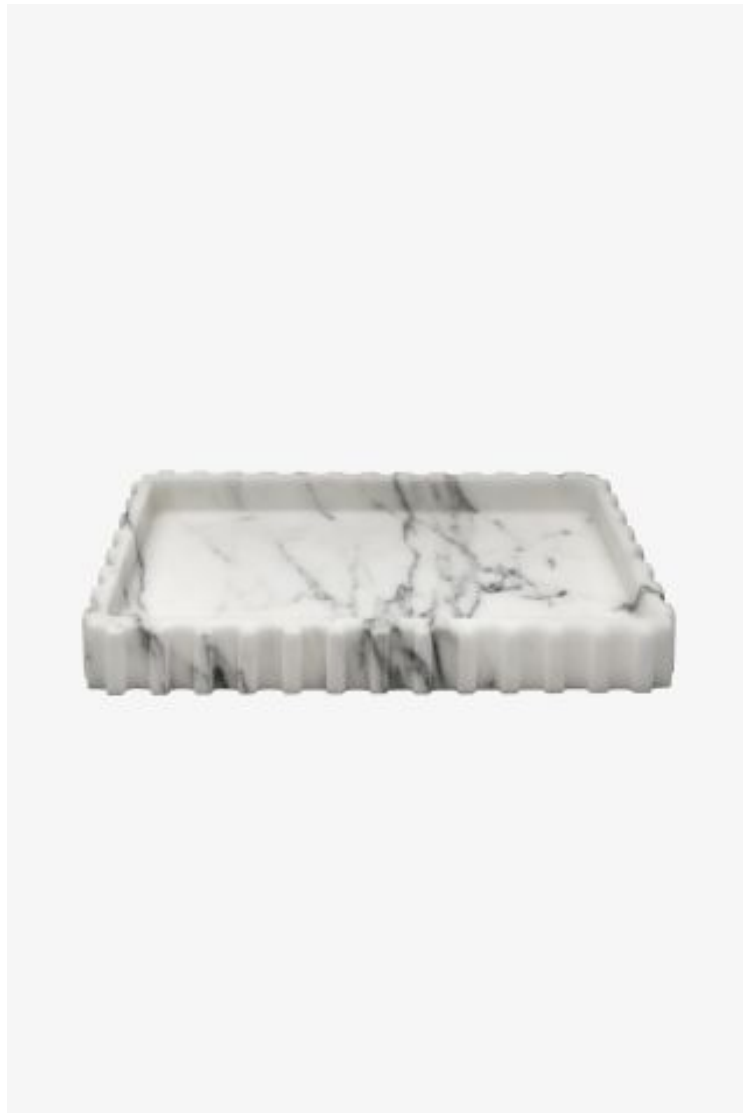

ESTB. 1978

WATERWORKS

Andrian

Andrian Rectangular Tray

Style #: ANTR01

Available in Arabescato and Marquina

ESTB. 1978

WATERWORKS

THE COLLECTION: Andrian

Hand-sculpted from blocks of Arabescato or Marquina marble, these elements evoke the precise lines of mechanical gears and classic Greek columns.

FEATURES

- 11" x 7" x 1 1/4"
 - Made of Arabescato or Marquina marble. Color variation is an inherent characteristic and should be expected
 - Each piece is made entirely from a single piece of marble mined in the Carrara region of Tuscany.
 - Care and Cleaning: Wipe with a damp cloth. No detergents or cleaners should be used.
 - Made in Italy
-