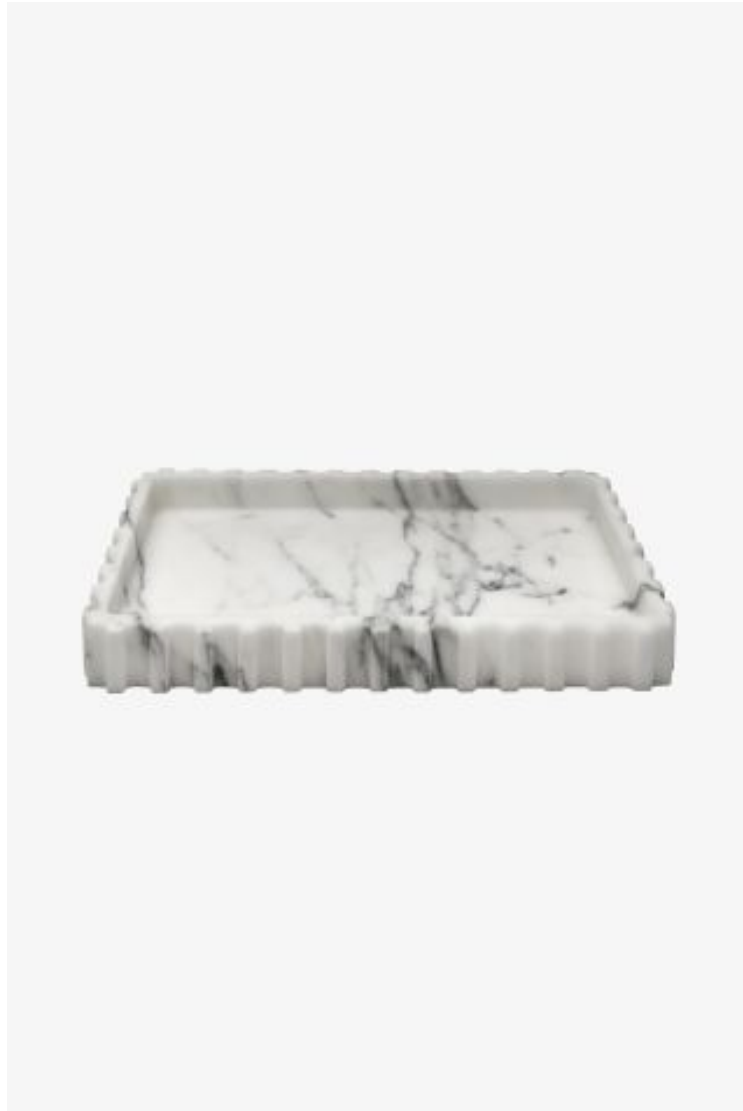

ESTB. 1978

WATERWORKS

Andrian

Andrian Rectangular Tray

Style #: ANTR01

Available in Arabescato and Marquina

ESTB. 1978

WATERWORKS

THE COLLECTION: Andrian

Hand-sculpted from blocks of Arabescato or Marquina marble, these elements evoke the precise lines of mechanical gears and classic Greek columns.

FEATURES

- 11" x 7" x 1 1/4"
 - Made of Arabescato or Marquina marble. Color variation is an inherent characteristic and should be expected
 - Each piece is made entirely from a single piece of marble mined in the Carrara region of Tuscany.
 - Care and Cleaning: Wipe with a damp cloth. No detergents or cleaners should be used.
 - Made in Italy
-