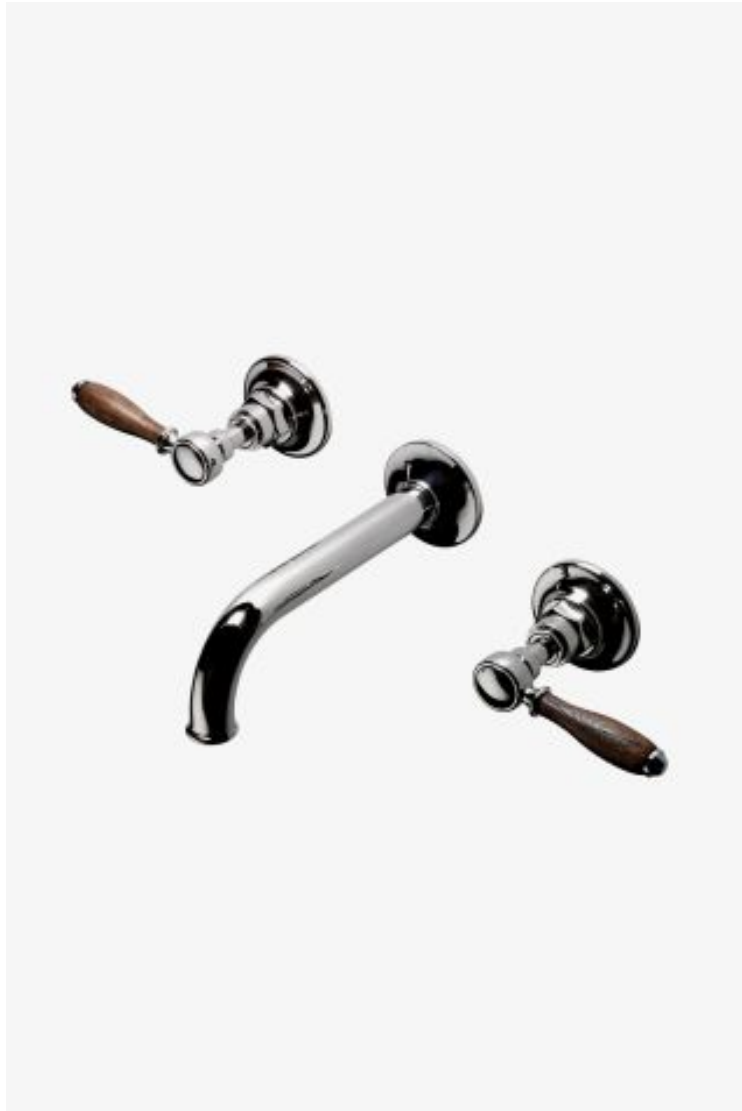

## Easton Vintage Low Profile Three Hole Wall Mounted Lavatory Faucet with Elongated Spout and Oak Lever Handles

*Style #: EALS70*

Available in Matte Gold, Copper, Brass, Gold, Nickel, Dark Nickel, Matte Nickel, Vintage Brass, Chrome, Burnished Brass, Dark Brass and Burnished Nickel