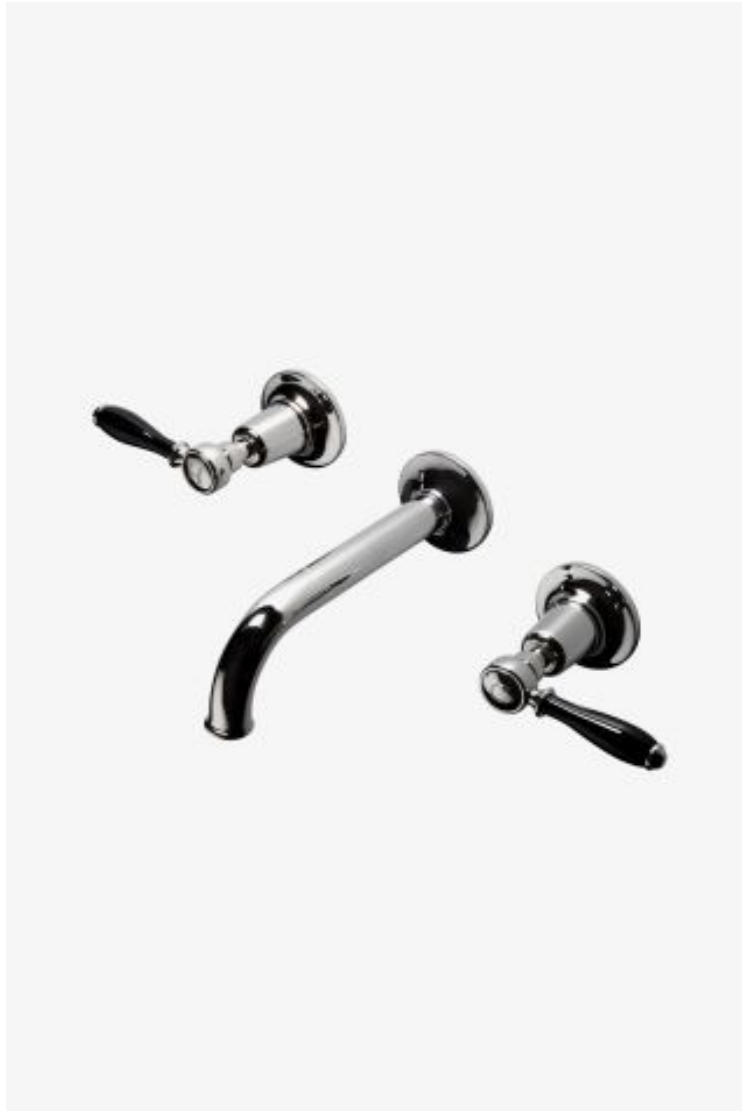

ESTB. 1978

WATERWORKS

Easton

Easton Classic Low Profile Three Hole Wall Mounted Lavatory Faucet with Elongated Spout and Black Porcelain Lever Handles

Style #: EALS49

Available in Brass, Gold, Nickel, Dark Nickel, Matte Nickel, Vintage Brass, Chrome, Burnished Brass, Dark Brass, Burnished Nickel, Matte Gold and Copper

ESTB. 1978

WATERWORKS

THE COLLECTION: Easton

Drawing on Edwardian style, Easton is the most extensive Waterworks family; a range of moods and a selection of products from fittings to furniture.

FEATURES

- Available in 1.2gpm (4.5L/min) flow rate
-

AVAILABLE OPTIONS

Metal Finish	Item Number	Price
Copper	EALS49-12CPR	\$2,888
Dark Brass	EALS49-12DB	\$2,888
Chrome	EALS49-12C	\$1,805
Matte Nickel	EALS49-12MN	\$2,347
Nickel	EALS49-12N	\$1,805
Brass	EALS49-12B	\$1,805
Burnished Nickel	EALS49-12BUN	\$2,347
Burnished Brass	EALS49-12BB	\$2,347
Vintage Brass	EALS49-12VTB	\$2,888
Dark Nickel	EALS49-12DN	\$2,888
Gold	EALS49-12G	\$4,513
Matte Gold	EALS49-12MG	\$4,513