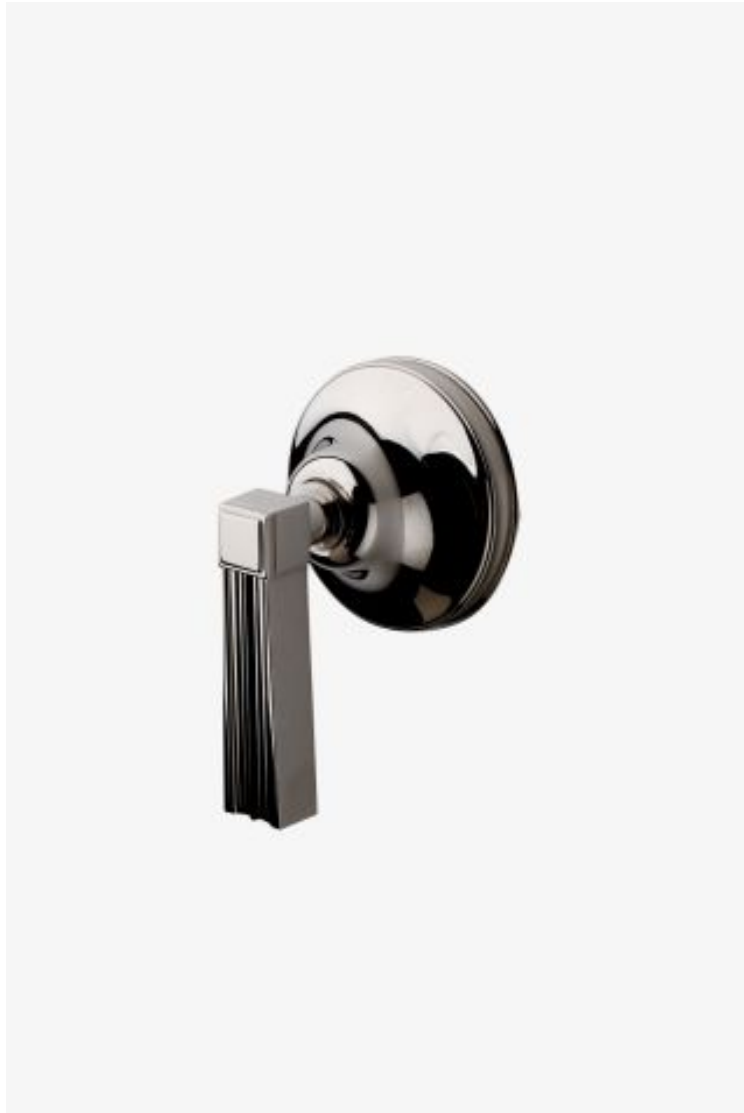

ESTB. 1978

WATERWORKS

Boulevard

Boulevard Volume Control Valve Trim with Metal Lever Handle

Style #: BDVC48

Available in Matte Nickel, Brass, Burnished Nickel, Copper, Matte Gold, Vintage Brass, Nickel, Chrome, Dark Brass, Gold, Burnished Brass and Dark Nickel

ESTB. 1978

WATERWORKS

THE COLLECTION: Boulevard

Inspiration from 1930s objects evokes extravagance: a strong silhouette, lavish scale and elegant decoration. Machine and artisan hands yield crisp details and curves.

FEATURES

- Metal lever handle
- Used to control water flow to a single waterway outlet such as a shower head, handshower, or tub spout
- Solidly sized and generous in scale, decorative elements convey a sense of substance
- Stocked in Nickel and Unlacquered Brass
- Requires rough valve, sold separately: GUV16 (US) / GU16VC (UK) or GUV17 (US) / GU17VC (UK)

AVAILABLE OPTIONS

Metal Finish	Item Number	Price
Matte Nickel	BDVC48-MN	\$1,118
Gold	BDVC48-G	\$2,150
Chrome	BDVC48-C	\$860
Vintage Brass	BDVC48-VTB	\$1,376
Copper	BDVC48-CPR	\$1,376
Brass	BDVC48-B	\$860
Burnished Brass	BDVC48-BB	\$1,118
Dark Brass	BDVC48-DB	\$1,376
Nickel	BDVC48-N	\$860
Matte Gold	BDVC48-MG	\$2,150
Burnished Nickel	BDVC48-BUN	\$1,118
Dark Nickel	BDVC48-DN	\$1,376