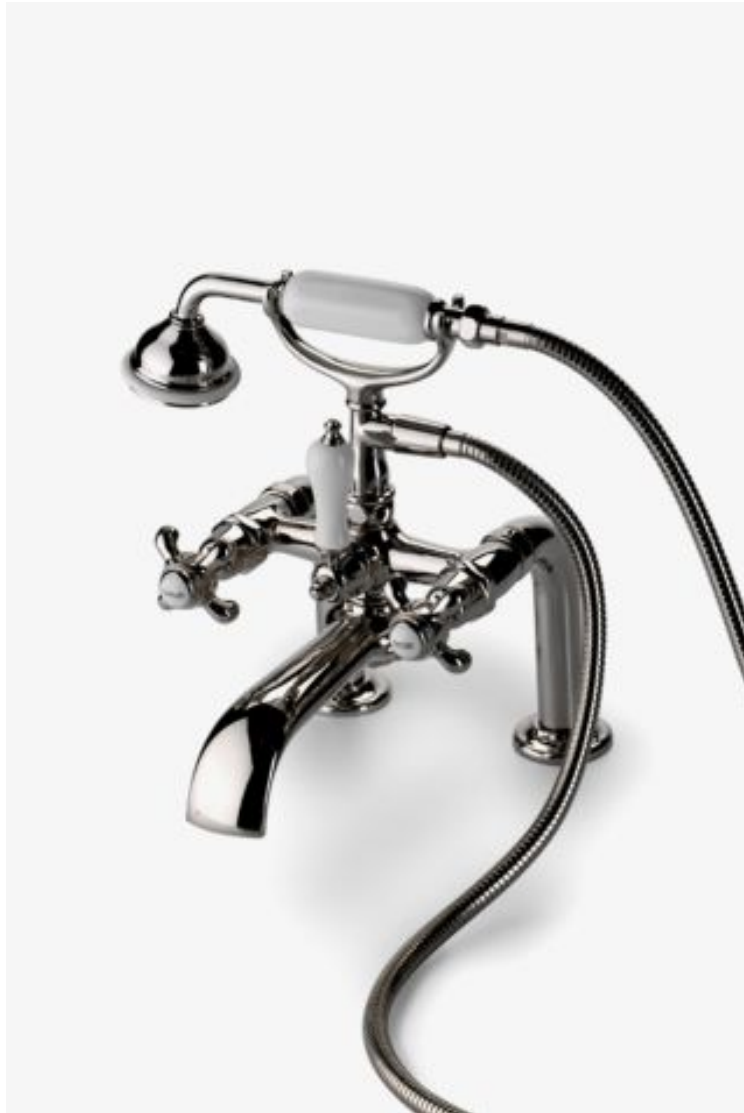

ESTB. 1978

WATERWORKS

Etoile

Etoile Pair of 2 3/8" x 4 3/8" x 6 1/4" Deck Unions

Style #: *ETUN10*

Available in Chrome, Vintage Brass, Dark Nickel, Nickel, Burnished Nickel, Matte Nickel, Gold, Copper, Brass, Burnished Brass, Dark Brass and Matte Gold

ESTB. 1978

WATERWORKS

THE COLLECTION: Etoile

Defined elegance. Etoile has a European sophistication with a timeless sense of chic.

FEATURES

- Solid brass construction
 - For deck mounted application of Etoile exposed tub fillers
 - Stocked in Chrome, Nickel, Matte Nickel, and Unlacquered Brass
-

AVAILABLE OPTIONS

| Metal Finish | Item Number | Price |
|------------------|-------------|---------|
| Nickel | ETUN10-N | \$735 |
| Chrome | ETUN10-C | \$735 |
| Dark Brass | ETUN10-DB | \$1,176 |
| Brass | ETUN10-B | \$735 |
| Gold | ETUN10-G | \$1,838 |
| Burnished Nickel | ETUN10-BUN | \$956 |
| Vintage Brass | ETUN10-VTB | \$1,176 |
| Matte Gold | ETUN10-MG | \$1,838 |
| Burnished Brass | ETUN10-BB | \$956 |
| Copper | ETUN10-CPR | \$1,176 |
| Matte Nickel | ETUN10-MN | \$956 |
| Dark Nickel | ETUN10-DN | \$1,176 |