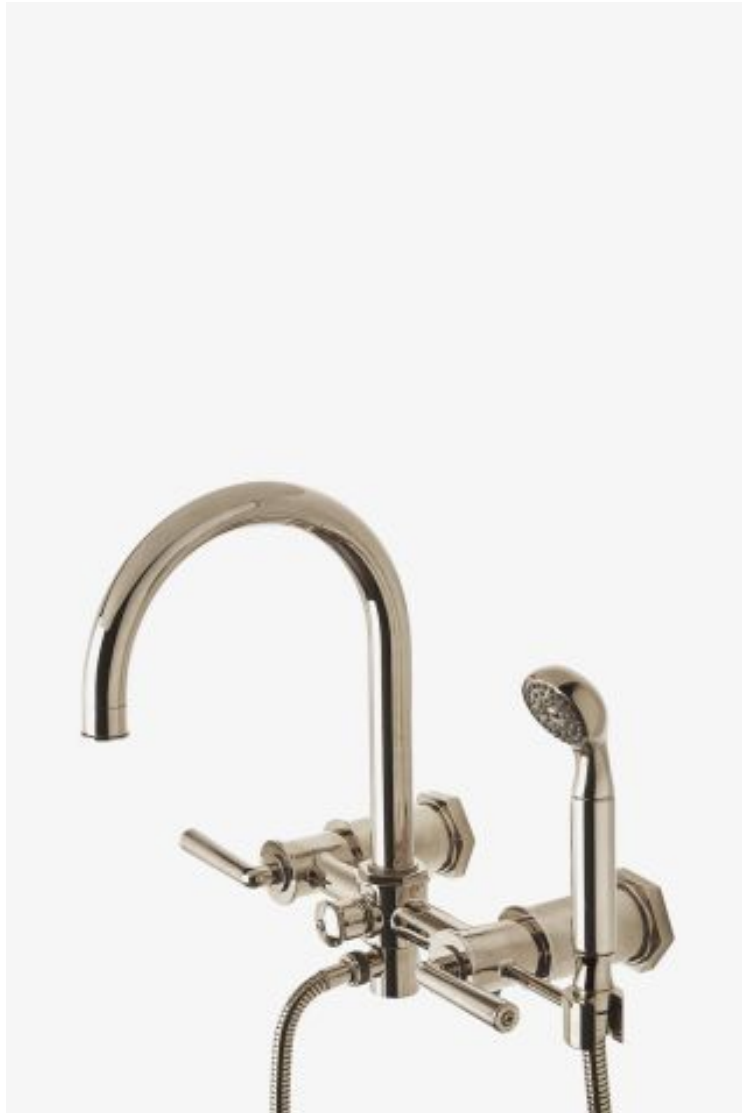

# Henry

Henry Exposed Wall Mounted Tub Filler with Handshower and Metal Lever Handles

*Style #: HNXT30*

Available in Brass, Nickel and Dark Nickel

ESTB. 1978

WATERWORKS

## THE COLLECTION: Henry

Influenced by the connection of industry and art Henry easily transitions between modern, traditional, utilitarian and classic settings.

---

## FEATURES

- The manufacturing process encompasses casting, turning, forging, hand-fitting and hand polishing.
  - Brass material is used for components.
  - includes wall unions
  - Stocked in 2.5gpm (9.5 L/min) and 1.75gpm (6.6 L/min) for Handshower. State of California requires 1.75gpm (6.6 L/min) to comply with their water conservation requirements. Other flow options are available to order, contact your sales associate or call 1 (800) 899-6757 for details
- 