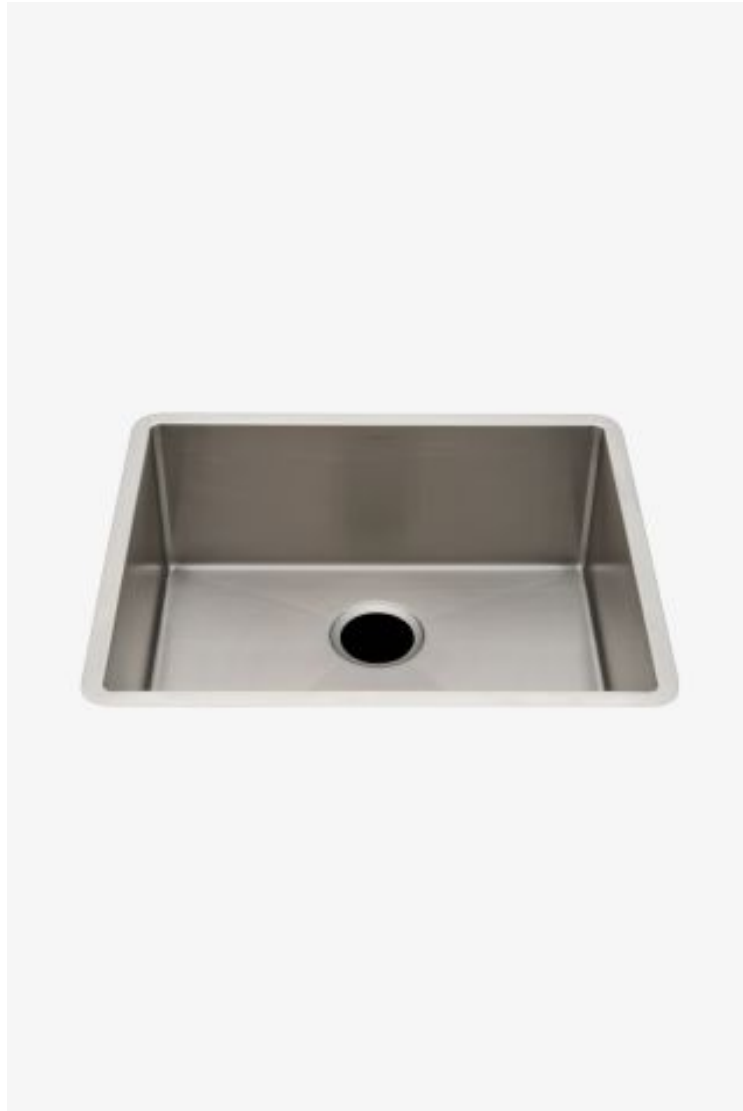

ESTB. 1978

WATERWORKS

Kerr

Kerr 23 1/4" x 19 3/4" x 9" Stainless Steel Kitchen Sink with Rear Drain

Style #: KRSK12

Available in Stainless Steel

ESTB. 1978

WATERWORKS

THE COLLECTION: Kerr

The height of culinary versatility, cleanliness and function is found in these stainless steel sinks. Blending elements of traditional, modern and classic designs, they are made from 16 gauge food-grade 304 stainless steel for added durability. Available in a wide range of sizes.

FEATURES

- 16 Gauge welded Stainless Steel
 - Hand Finished to a fine hairline brushed finish
 - All Kerr kitchen sinks can be used with garbage disposals or 3 1/2" kitchen drain (UNKS30), Sold Separately
 - Meets AISI (American Iron and Steel Institute) 304 Standard, which is required by the Food Industry
 - Single, Double and Triple Bowl Undermount sinks can be easily customized with 0mm, 10mm(3/8"), 25mm(1"), or 55mm(2 1/8") radii.
-