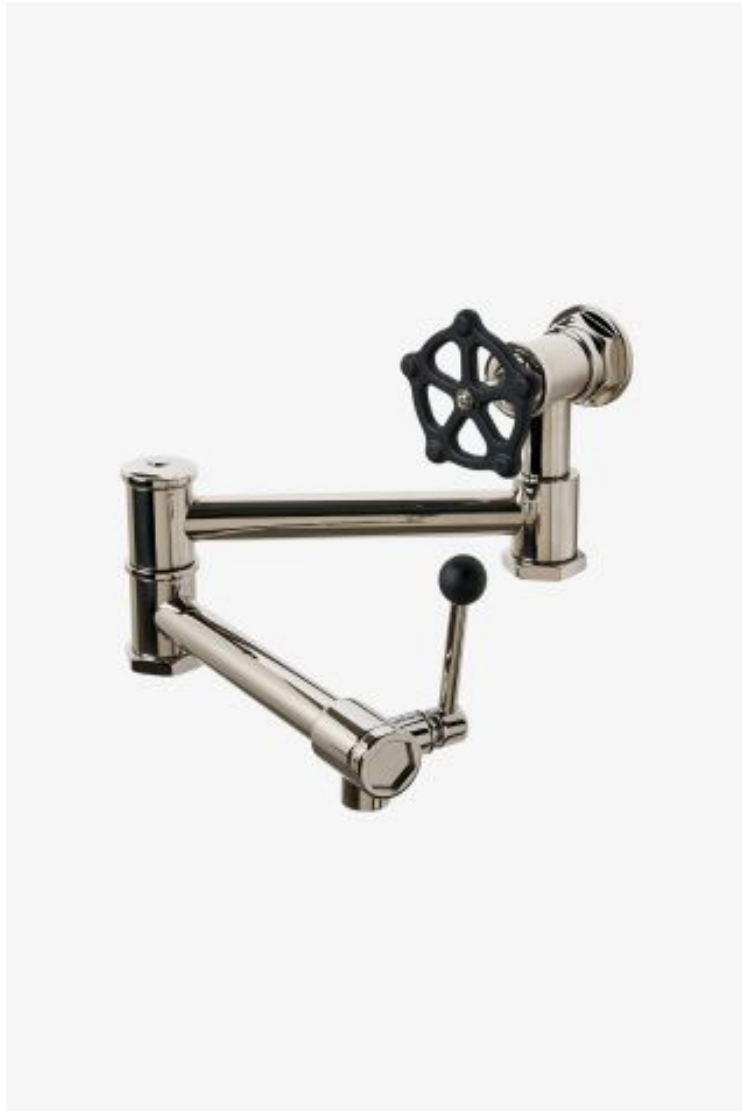

ESTB. 1978

WATERWORKS

Regulator

Regulator Wall Mounted Articulated Pot Filler, Black Wheel and Lever Handles

Style #: RGPF01

Available in Dark Brass, Brass, Gold, Dark Nickel, Chrome, Burnished Brass, Burnished Nickel, Copper, Nickel, Matte Gold, Vintage Brass and Matte Nickel

ESTB. 1978

WATERWORKS

THE COLLECTION: Regulator

A play on industrial controls from the early 1900s, when pride was lavished on parts. Translated to handcrafted, fittings project rugged beauty through powerful, detailed shapes.

FEATURES

- Articulating Spout
 - Quarter turn ceramic cartridges
 - Cold water only, non-mixing valve
 - Dual valve wall mount pot filler
 - Front lever handle is a positive shut-off eliminating the need to reach over hot appliance to turn off water
-

AVAILABLE OPTIONS

Metal Finish	Item Number	Price
Chrome	RGPF01-C	\$3,795
Brass	RGPF01-B	\$3,795
Matte Nickel	RGPF01-MN	\$4,934
Matte Gold	RGPF01-MG	\$9,488
Copper	RGPF01-CPR	\$6,072
Burnished Brass	RGPF01-BB	\$4,934
Gold	RGPF01-G	\$9,488
Dark Brass	RGPF01-DB	\$6,072
Vintage Brass	RGPF01-VTB	\$6,072
Nickel	RGPF01-N	\$3,795
Burnished Nickel	RGPF01-BUN	\$4,934
Dark Nickel	RGPF01-DN	\$6,072