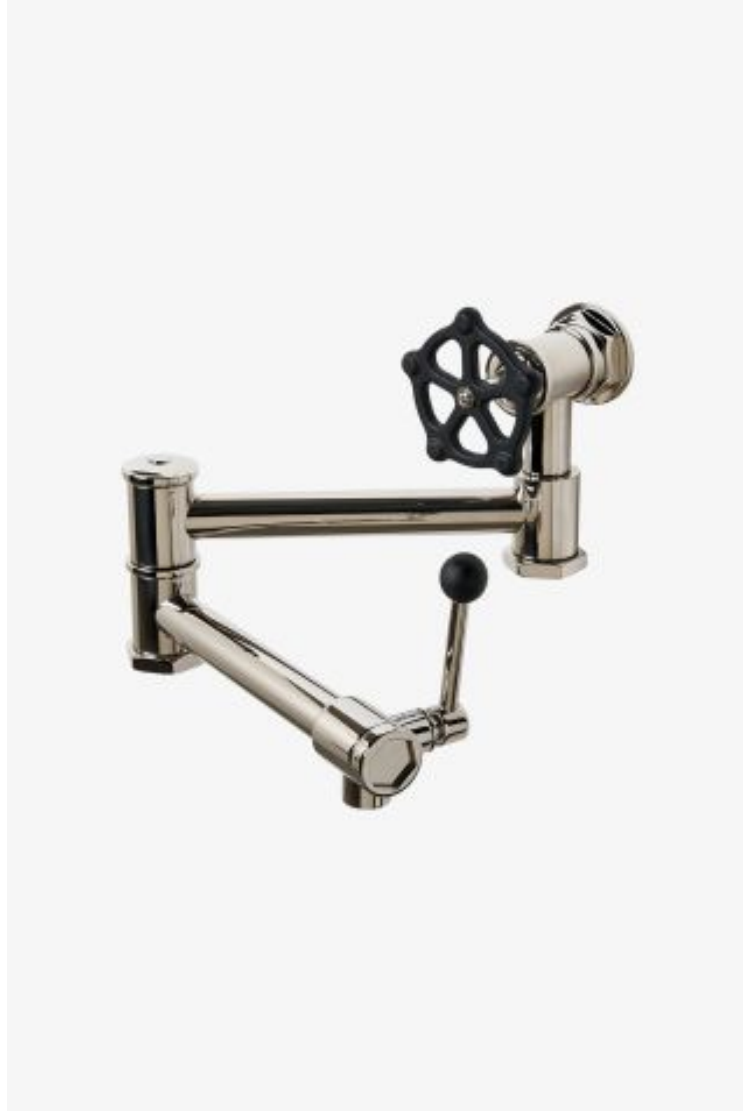

ESTB. 1978

WATERWORKS

Regulator

Regulator Wall Mounted Articulated Pot Filler, Black Wheel and Lever Handles

Style #: RGPF01

Available in Copper, Nickel, Matte Gold, Vintage Brass, Matte Nickel, Dark Brass, Brass, Gold, Dark Nickel, Chrome, Burnished Brass and Burnished Nickel

ESTB. 1978

WATERWORKS

THE COLLECTION: Regulator

A play on industrial controls from the early 1900s, when pride was lavished on parts. Translated to handcrafted, fittings project rugged beauty through powerful, detailed shapes.

FEATURES

- Articulating Spout
 - Quarter turn ceramic cartridges
 - Cold water only, non-mixing valve
 - Dual valve wall mount pot filler
 - Front lever handle is a positive shut-off eliminating the need to reach over hot appliance to turn off water
-

AVAILABLE OPTIONS

Metal Finish	Item Number	Price
Chrome	RGPF01-C	\$3,795
Brass	RGPF01-B	\$3,795
Matte Nickel	RGPF01-MN	\$4,934
Matte Gold	RGPF01-MG	\$9,488
Copper	RGPF01-CPR	\$6,072
Burnished Brass	RGPF01-BB	\$4,934
Gold	RGPF01-G	\$9,488
Dark Brass	RGPF01-DB	\$6,072
Vintage Brass	RGPF01-VTB	\$6,072
Nickel	RGPF01-N	\$3,795
Burnished Nickel	RGPF01-BUN	\$4,934
Dark Nickel	RGPF01-DN	\$6,072