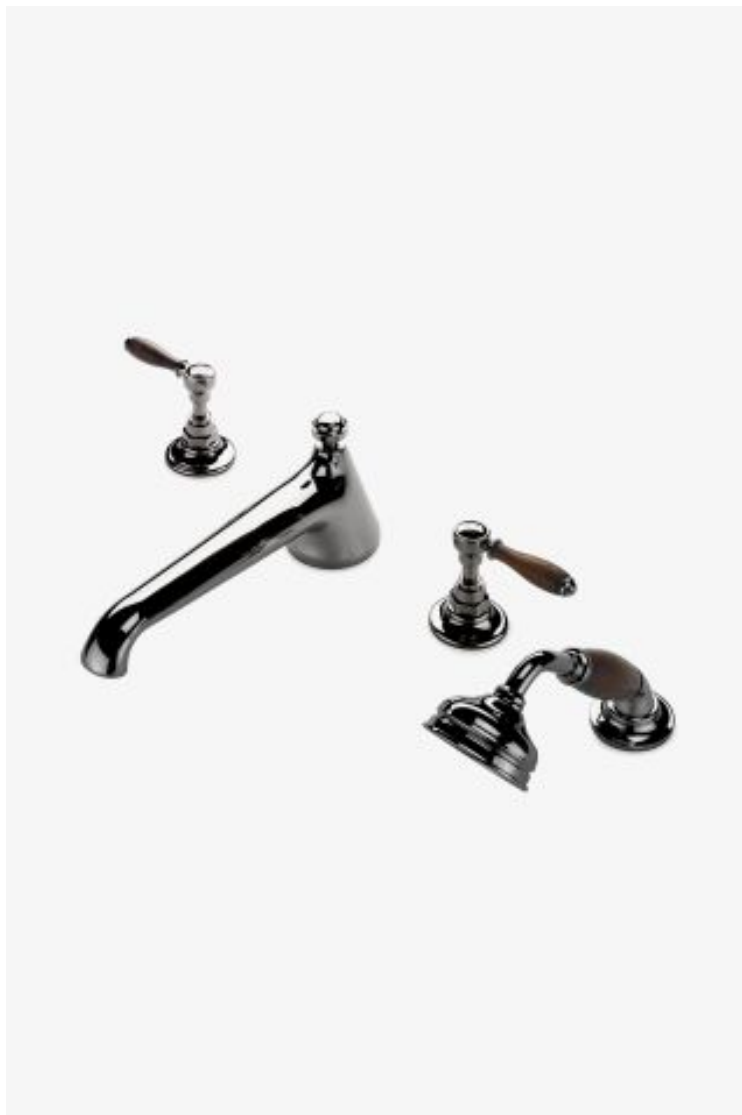

# Easton

## Easton Vintage Low Profile Concealed Tub Filler With Handshower and Oak Lever Handles

Style #: *EATF15*

Available in Gold, Nickel, Chrome, Matte Nickel, Dark Nickel, Brass, Matte Gold, Copper, Burnished Nickel and Dark Brass