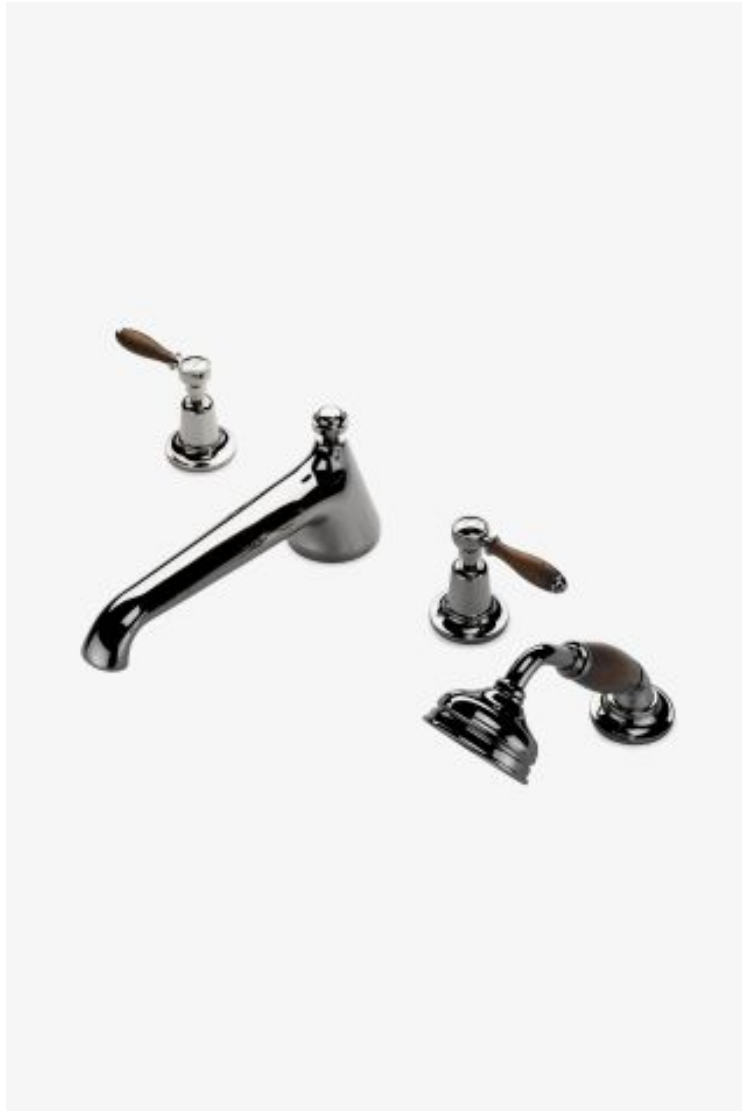

ESTB. 1978

WATERWORKS

Easton

Easton Classic Low Profile Concealed Tub Filler With Handshower and Oak Lever Handles

Style #: EATF05

Available in Dark Brass, Chrome, Brass, Nickel, Dark Nickel, Gold, Copper, Matte Gold, Matte Nickel and Burnished Nickel

ESTB. 1978

WATERWORKS

THE COLLECTION: Easton

Drawing on Edwardian style, Easton is the most extensive Waterworks family; a range of moods and a selection of products from fittings to furniture.

FEATURES

- Brass metal is used for all trim and valve components.
 - The manufacturing process encompasses casting, turning, forging, hand-fitting and hand polishing.
 - Easton is our most comprehensive fittings family.
 - Easton has a clean-lined utilitarian profile, with a slightly elongated spout.
 - Standard flow rate is 2.5gpm for handshower only. Also available in high efficient flow options. Contact your sales associate or call 1 (800) 899-6757 for details.
-

AVAILABLE OPTIONS

Metal Finish	Item Number	Price
Burnished Nickel	EATF05-25BUN	\$5,064
Matte Gold	EATF05-25MG	\$9,738
Gold	EATF05-25G	\$9,738
Nickel	EATF05-25N	\$3,895
Chrome	EATF05-25C	\$3,895
Dark Brass	EATF05-25DB	\$6,232
Matte Nickel	EATF05-25MN	\$5,064
Copper	EATF05-25CPR	\$6,232
Dark Nickel	EATF05-18DN	\$6,232
Brass	EATF05-25B	\$3,895