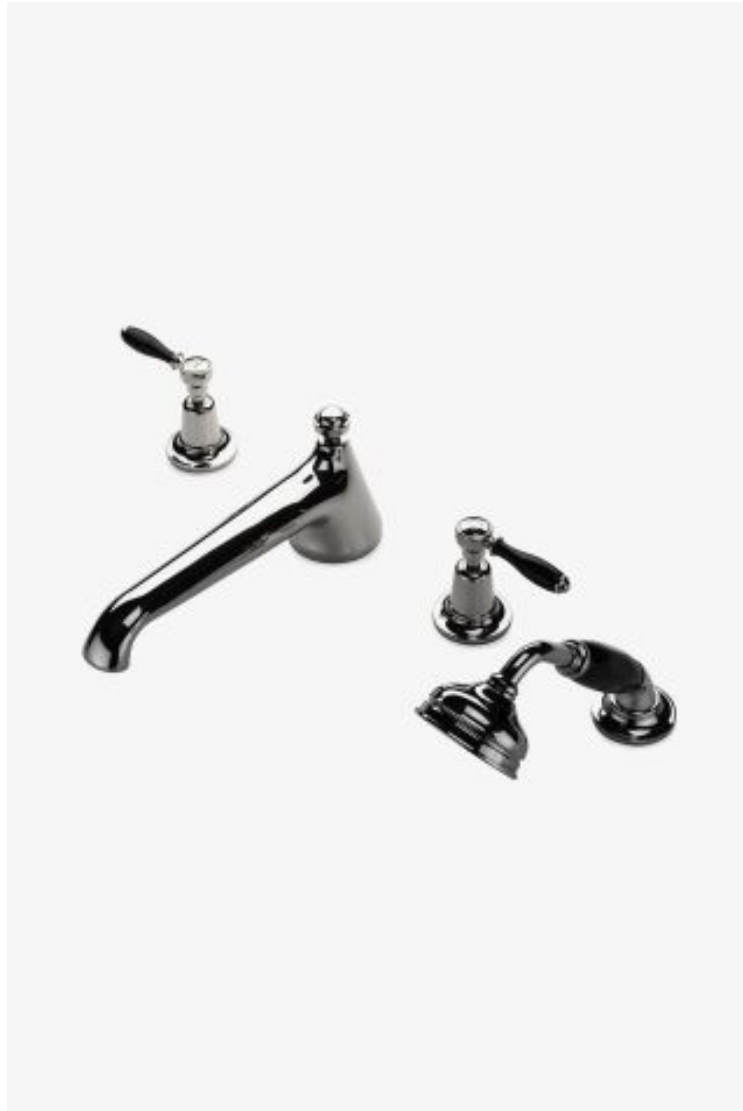

ESTB. 1978

WATERWORKS

Easton

Easton Classic Low Profile Concealed Tub Filler With Handshower and Black Porcelain Lever Handles

Style #: EATF04

Available in Matte Nickel, Gold, Brass, Burnished Nickel, Copper, Matte Gold, Dark Brass, Nickel, Dark Nickel and Chrome

ESTB. 1978

WATERWORKS

THE COLLECTION: Easton

Drawing on Edwardian style, Easton is the most extensive Waterworks family; a range of moods and a selection of products from fittings to furniture.

FEATURES

- Brass metal is used for all trim and valve components.
 - The manufacturing process encompasses casting, turning, forging, hand-fitting and hand polishing.
 - Easton is our most comprehensive fittings family.
 - Easton has a clean-lined utilitarian profile, with a slightly elongated spout.
 - Stocked in 2.5gpm (9.5 L/min) and 1.75gpm (6.6 L/min). State of California requires 1.75gpm (6.6 L/min) to comply with their water conservation requirements. Other flow options are available to order, contact your sales associate or call 1 (800) 899-6757 for details.
-

AVAILABLE OPTIONS

Metal Finish	Item Number	Price
Dark Nickel	EATF04-18DN	\$6,232
Dark Brass	EATF04-18DB	\$6,232
Copper	EATF04-18CPR	\$6,232
Brass	EATF04-18B	\$3,895
Matte Nickel	EATF04-18MN	\$5,064
Chrome	EATF04-18C	\$3,895
Nickel	EATF04-18N	\$3,895
Matte Gold	EATF04-18MG	\$9,738
Burnished Nickel	EATF04-18BUN	\$5,064
Gold	EATF04-18G	\$9,738