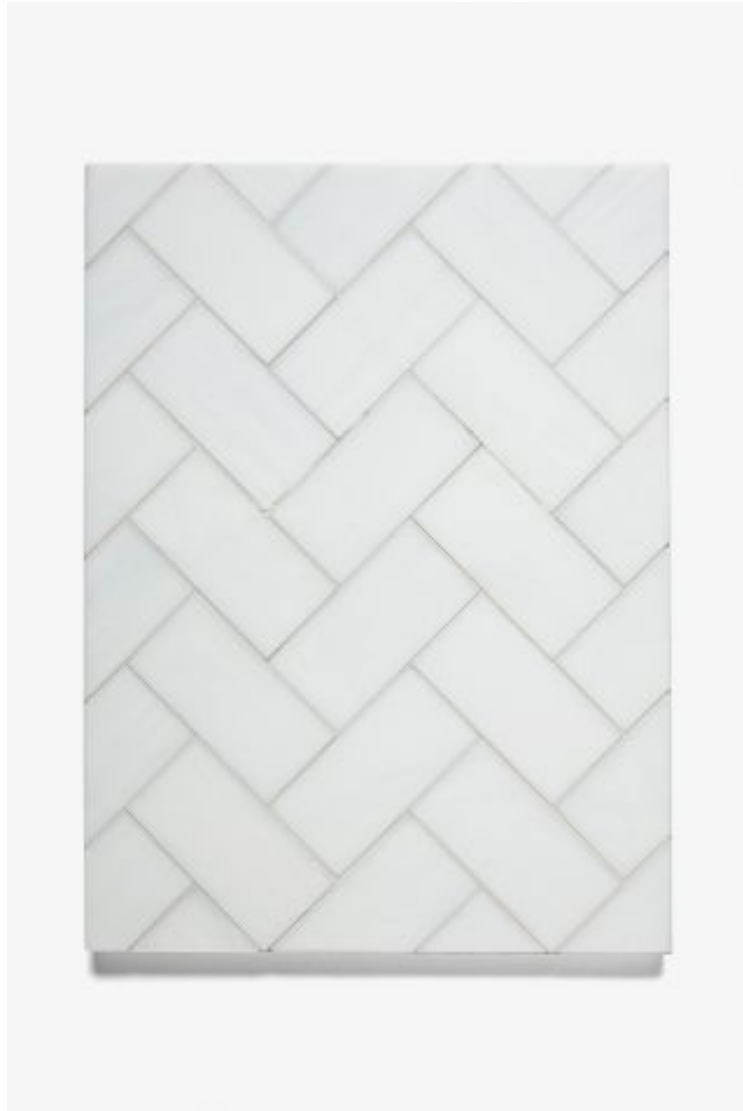

ESTB. 1978

WATERWORKS

Repose

Repose 2" x 4" Herringbone Mosaic

Style #: RPMOH3

ESTB. 1978

W A T E R W O R K S

THE COLLECTION: Repose

Handmade for walls in an exquisite range of swirling shades and patterns, including antique mirror, these art-glass mosaics combine deep tonal movement with a lustrous gleam.

FEATURES

- Glossy palette has undulating swirls of lighter and darker shades, providing a sense of delicacy and lightness
 - The small scale but diverse range of designs illustrates stylish treatments for wall surfaces
 - Overall installation creates a unique blend of color and texture
 - Handmade, thin non-tempered glass mosaic exclusive to Waterworks
 - Compliments both the traditional and modern lifestyles
-