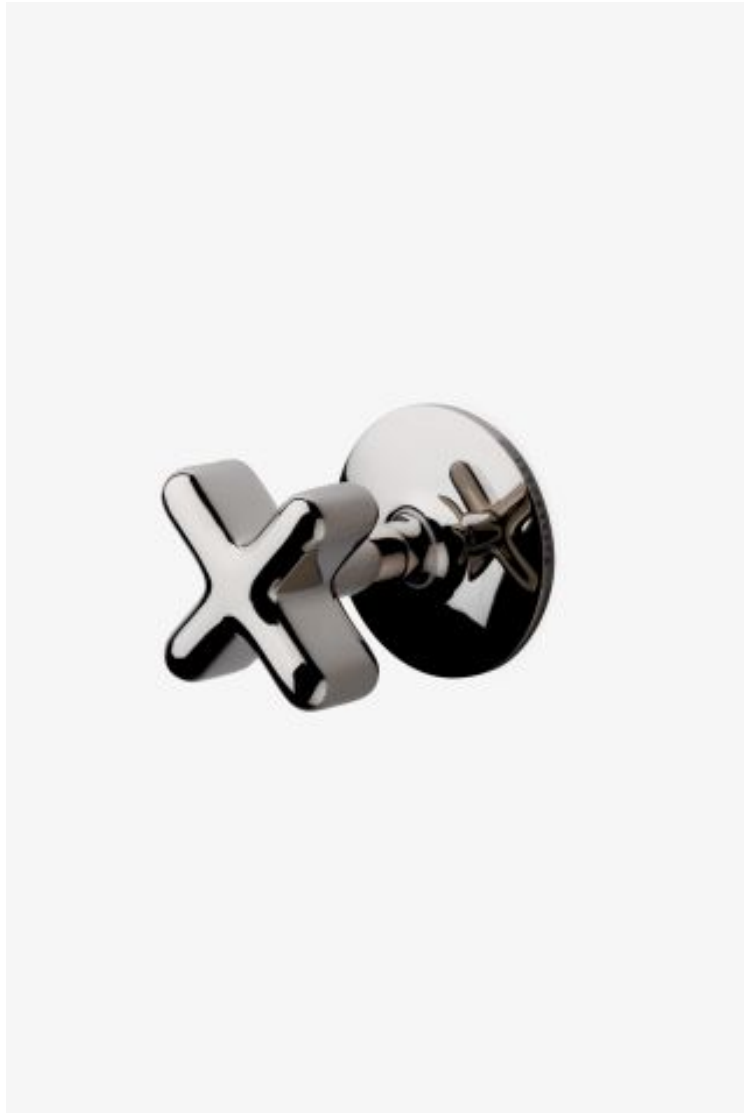

ESTB. 1978

WATERWORKS

.25

.25 Volume Control Valve Trim with Metal Cross Handle

Style #: PTVC47

Available in Dark Brass, Brass, Matte Nickel, Gold, Burnished Brass, Burnished Nickel, Vintage Brass, Chrome, Matte Gold, Dark Nickel, Copper and Nickel

ESTB. 1978

WATERWORKS

THE COLLECTION: .25

.25 is the ultimate in utilitarian elegance: A simple and understated design that is equally functional and beautiful.

FEATURES

- Multiple shower devices can be operated simultaneously with the addition of separate wall valves to a thermostatic shower system.
 - Made of brass
 - Metal Cross Handle
-