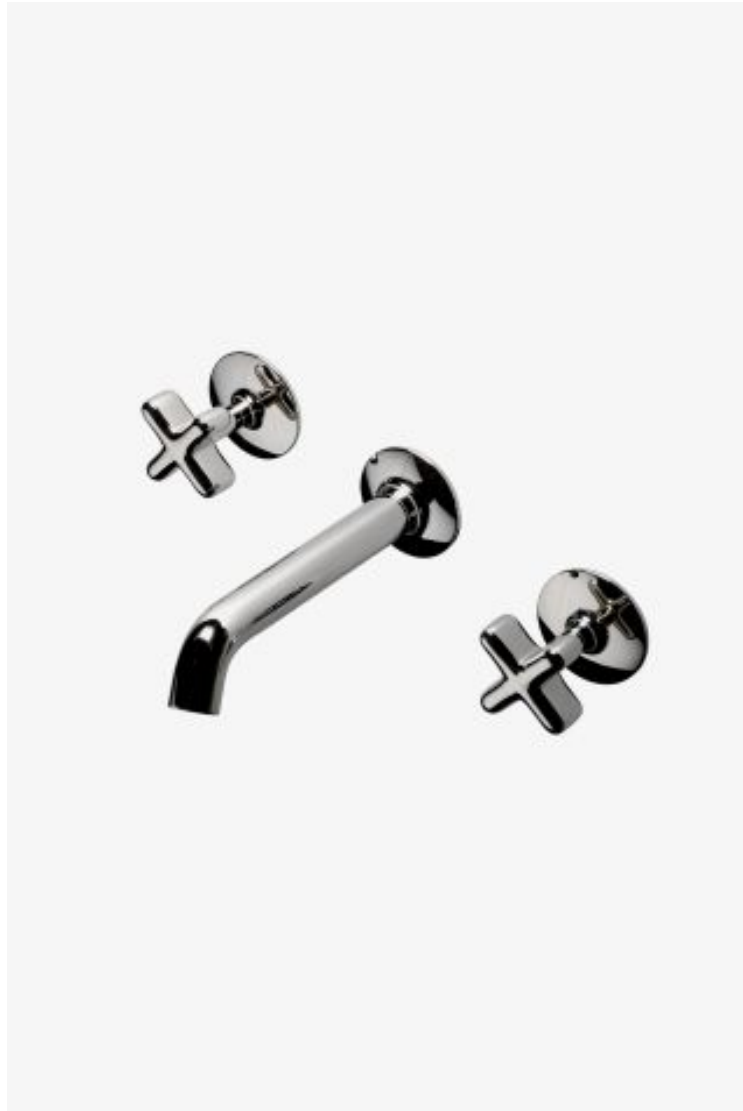

ESTB. 1978

WATERWORKS

.25

.25 Low Profile Three Hole Wall Mounted Lavatory Faucet with Metal Cross Handles

Style #: PTLS05

Available in Copper, Nickel, Dark Brass, Burnished Brass, Dark Nickel, Burnished Nickel, Vintage Brass, Matte Nickel, Matte Gold, Chrome, Gold and Brass

ESTB. 1978

WATERWORKS

THE COLLECTION: .25

.25 is the ultimate in utilitarian elegance: A simple and understated design that is equally functional and beautiful.

FEATURES

- Uses a simple pop-up drain that is closed and opened by pushing down on the stopper. Does not use a lift rod to operate the drain stopper.
 - The cross handle's anthropomorphic form is not only gentle in its execution, but also welcome to the touch.
 - Available in 1.2gpm (4.5L/min) flow rate
-

AVAILABLE OPTIONS

Metal Finish	Item Number	Price
Dark Nickel	PTLS05-12DN	\$2,440
Nickel	PTLS05-12N	\$1,565
Brass	PTLS05-12B	\$1,525
Chrome	PTLS05-12C	\$1,525
Matte Nickel	PTLS05-12MN	\$2,035
Burnished Nickel	PTLS05-12BUN	\$2,035
Dark Brass	PTLS05-12DB	\$2,504
Copper	PTLS05-12CPR	\$2,504
Gold	PTLS05-12G	\$3,913
Matte Gold	PTLS05-12MG	\$3,913
Vintage Brass	PTLS05-12VTB	\$2,504
Burnished Brass	PTLS05-12BB	\$2,035