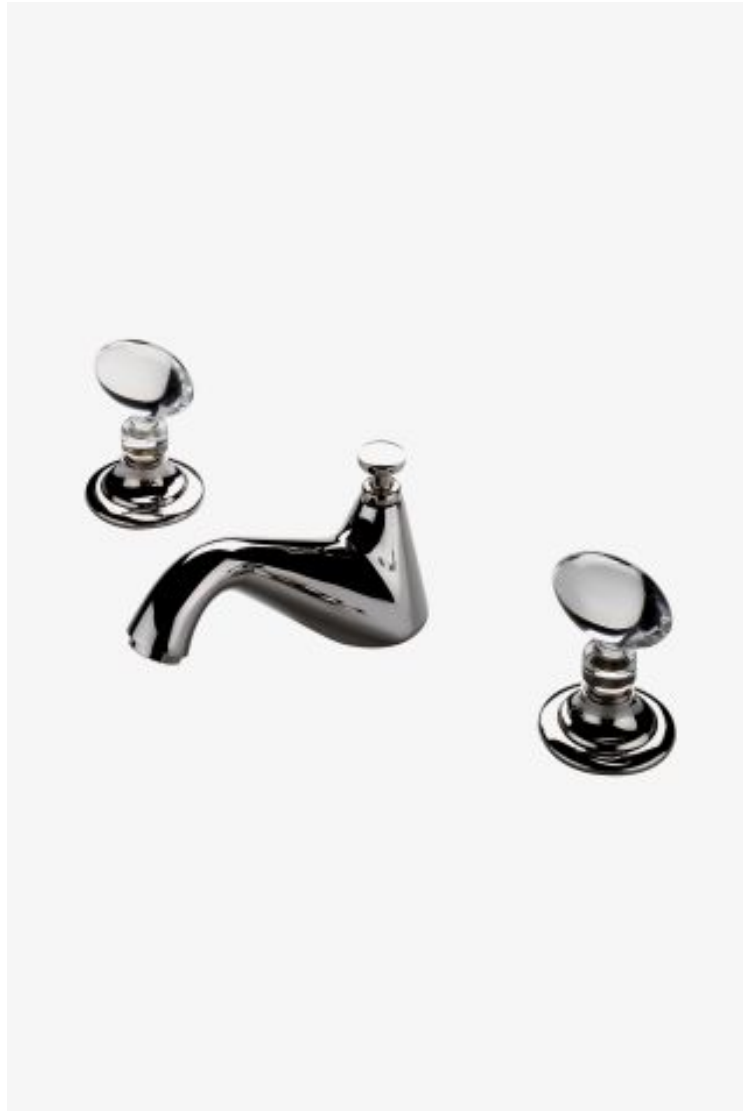

## Opus Low Profile Three Hole Deck Mounted Lavatory Faucet with Crystal Egg Handles

*Style #: OPLS02*

Available in Chrome, Copper, Brass, Matte Gold, Dark Nickel, Nickel, Matte Nickel, Vintage Brass, Burnished Brass, Burnished Nickel, Dark Brass and Gold

## THE COLLECTION: Opus

Opus incorporates a range of sophisticated aesthetic notes, with graceful curves that create a jewel-like refinement.

---

## FEATURES

- Brass material is used for trim and valve component parts.
  - The manufacturing process encompasses casting, turning, stamping, hand-fitting and hand polishing.
  - Two distinctly different materials, metal and crystal, have been combined to create an elegant fitting.
  - Eased curves and reflective forms carry the message of cleanliness and clarity.
  - Available in 1.2gpm (4.5L/min) flow rate
- 

## AVAILABLE OPTIONS

| Metal Finish     | Item Number  | Price   |
|------------------|--------------|---------|
| Nickel           | OPLS02-12N   | \$2,965 |
| Brass            | OPLS02-12B   | \$2,965 |
| Chrome           | OPLS02-12C   | \$2,965 |
| Dark Brass       | OPLS02-12DB  | \$4,744 |
| Burnished Brass  | OPLS02-12BB  | \$3,855 |
| Matte Nickel     | OPLS02-12MN  | \$3,855 |
| Matte Gold       | OPLS02-12MG  | \$7,413 |
| Copper           | OPLS02-12CPR | \$4,744 |
| Gold             | OPLS02-12G   | \$7,413 |
| Burnished Nickel | OPLS02-12BUN | \$3,855 |
| Vintage Brass    | OPLS02-12VTB | \$4,744 |
| Dark Nickel      | OPLS02-12DN  | \$4,864 |