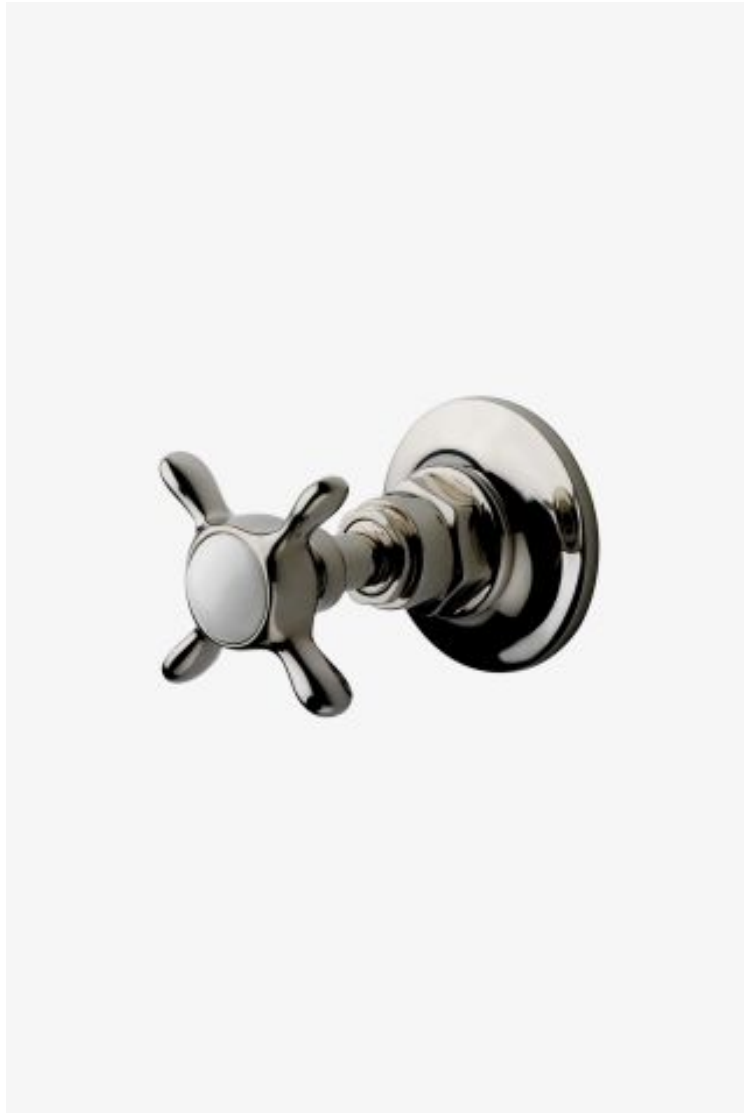

# Easton

## Easton Vintage Volume Control Valve Trim with Metal Cross Handle

*Style #: EAVC31*

Available in Burnished Nickel, Nickel, Dark Brass, Dark Nickel, Brass, Matte Gold, Matte Nickel, Copper, Gold and Chrome

## FEATURES

- Brass metal is used for all trim and valve components.
  - Optional handle materials include porcelain and semi-precious stones.
  - The manufacturing process encompasses casting, turning, forging, hand-fitting and hand polishing.
  - The pillowed propeller on the cross handle makes the product fit comfortably in the hand.
  - An extensive range of fittings, fixture and accessory options for the lavatory, bath and kitchen.
- 