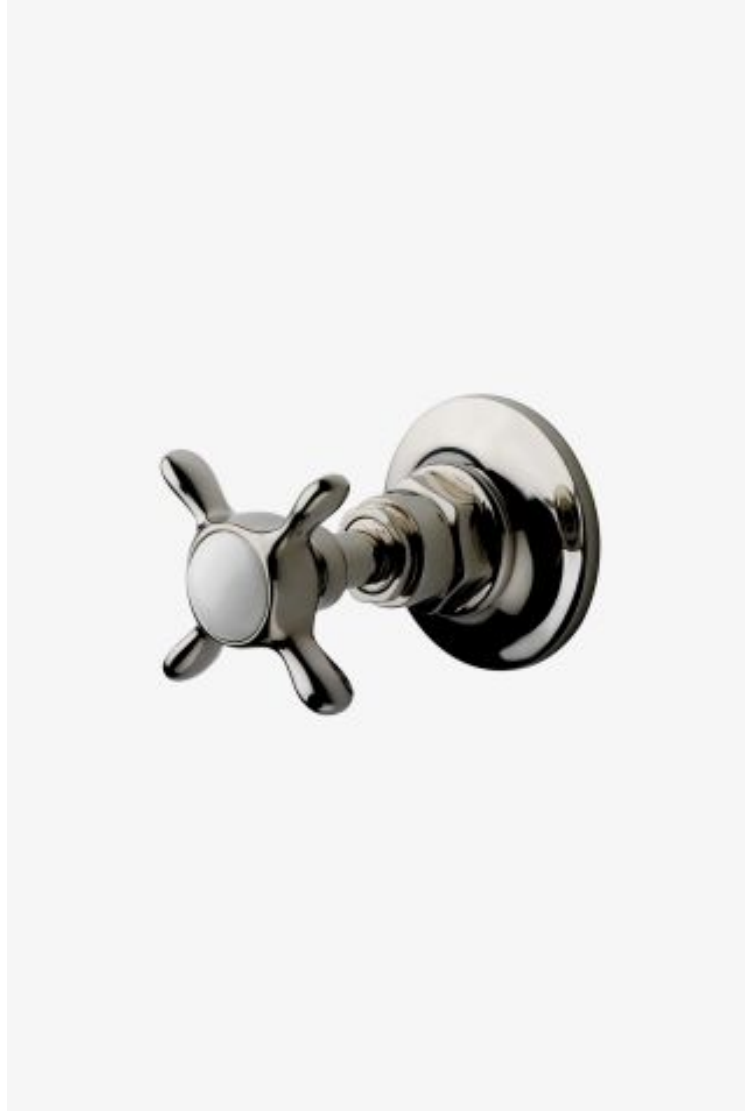

ESTB. 1978

WATERWORKS

Easton

Easton Vintage Volume Control Valve Trim with Metal Cross Handle

Style #: EAVC31

Available in Matte Gold, Matte Nickel, Copper, Gold, Chrome, Burnished Nickel, Nickel, Dark Brass, Dark Nickel and Brass

ESTB. 1978

WATERWORKS

THE COLLECTION: Easton

Drawing on Edwardian style, Easton is the most extensive Waterworks family; a range of moods and a selection of products from fittings to furniture.

FEATURES

- Brass metal is used for all trim and valve components.
 - Optional handle materials include porcelain and semi-precious stones.
 - The manufacturing process encompasses casting, turning, forging, hand-fitting and hand polishing.
 - The pillowed propeller on the cross handle makes the product fit comfortably in the hand.
 - An extensive range of fittings, fixture and accessory options for the lavatory, bath and kitchen.
-

AVAILABLE OPTIONS

Metal Finish	Item Number	Price
Gold	EAVC31-G	\$1,475
Matte Nickel	EAVC31-MN	\$767
Brass	EAVC31-B	\$590
Dark Brass	EAVC31-DB	\$944
Burnished Nickel	EAVC31-BUN	\$767
Chrome	EAVC31-C	\$590
Copper	EAVC31-CPR	\$944
Matte Gold	EAVC31-MG	\$1,475
Dark Nickel	EAVC31-DN	\$944
Nickel	EAVC31-N	\$590