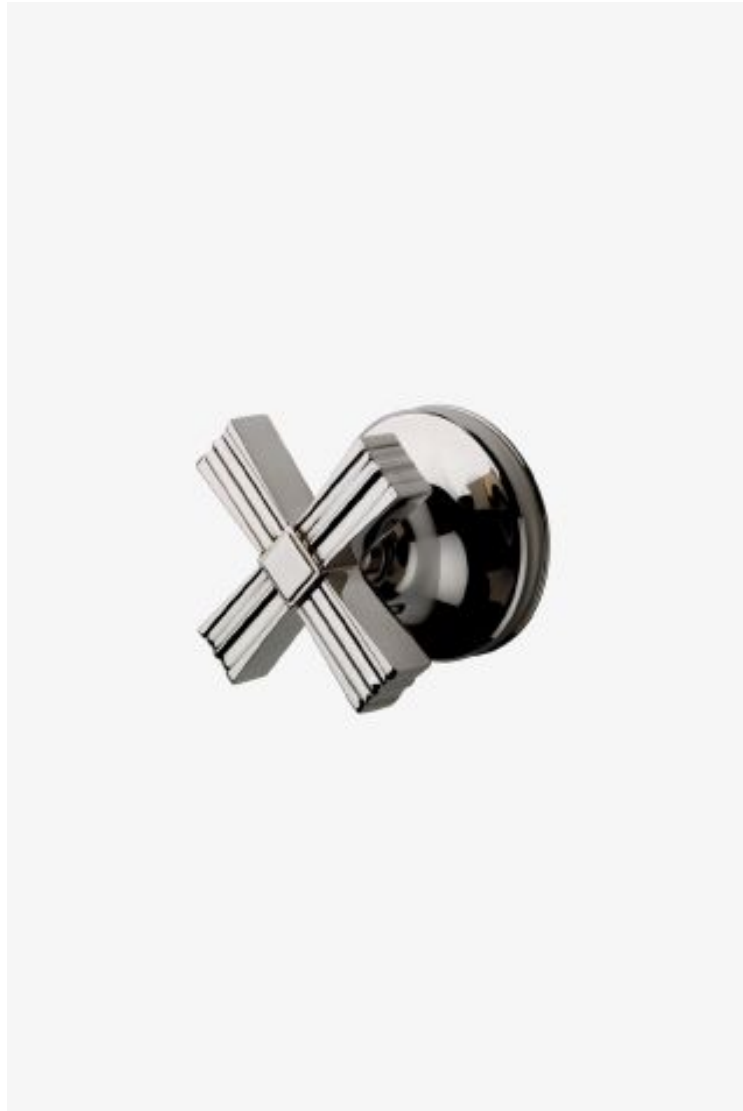

ESTB. 1978

WATERWORKS

Boulevard

Boulevard Volume Control Valve Trim with Metal Cross Handle

Style #: BDVC47

Available in Burnished Brass, Gold, Nickel, Vintage Brass, Copper, Burnished Nickel, Matte Nickel, Dark Nickel, Dark Brass, Brass, Matte Gold and Chrome

ESTB. 1978

WATERWORKS

THE COLLECTION: Boulevard

Inspiration from 1930s objects evokes extravagance: a strong silhouette, lavish scale and elegant decoration. Machine and artisan hands yield crisp details and curves.

FEATURES

- Metal cross handle
- Used to control water flow to a single waterway outlet such as a shower head, handshower, or tub spout
- Solidly sized and generous in scale, decorative elements convey a sense of substance
- Stocked in Nickel and Unlacquered Brass
- Requires rough valve, sold separately: GUV16 (US) / GU16VC (UK) or GUV17 (US) / GU17VC (UK)

AVAILABLE OPTIONS

Metal Finish	Item Number	Price
Dark Brass	BDVC47-DB	\$1,416
Burnished Nickel	BDVC47-BUN	\$1,151
Vintage Brass	BDVC47-VTB	\$1,416
Gold	BDVC47-G	\$2,213
Chrome	BDVC47-C	\$885
Brass	BDVC47-B	\$885
Matte Nickel	BDVC47-MN	\$1,151
Copper	BDVC47-CPR	\$1,416
Nickel	BDVC47-N	\$885
Burnished Brass	BDVC47-BB	\$1,151
Matte Gold	BDVC47-MG	\$2,213
Dark Nickel	BDVC47-DN	\$1,416