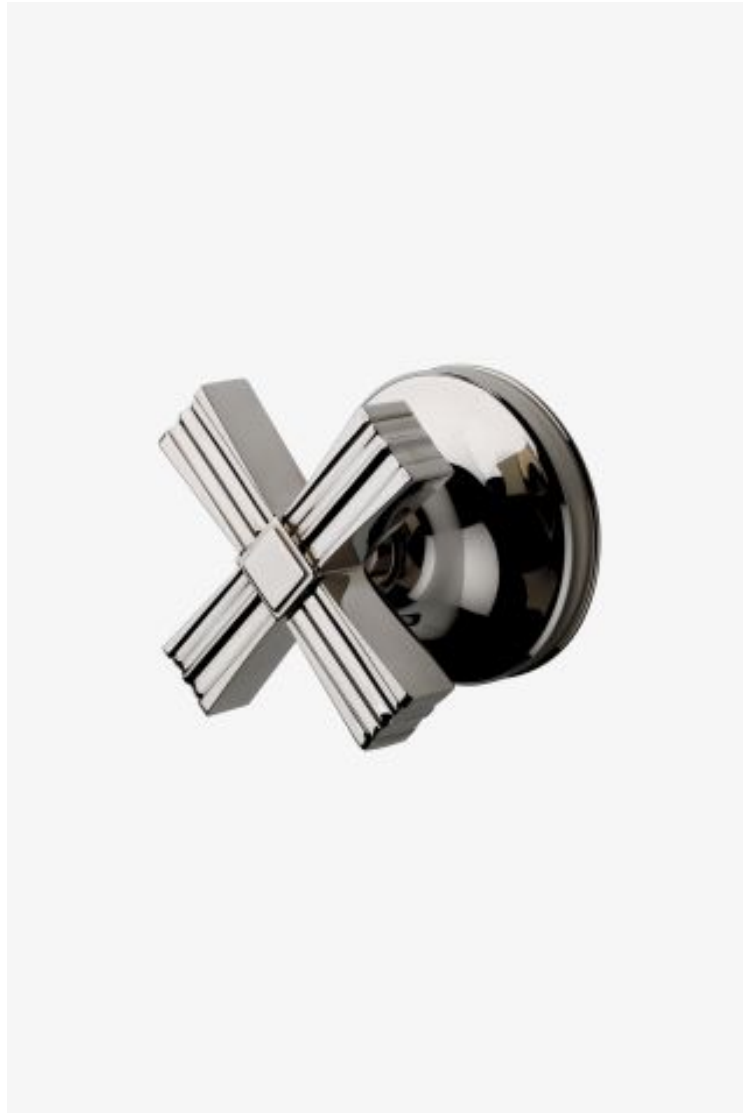

ESTB. 1978

WATERWORKS

Boulevard

Boulevard Volume Control Valve Trim with Metal Cross Handle

Style #: BDVC47

Available in Matte Gold, Chrome, Burnished Brass, Gold, Nickel, Vintage Brass, Copper, Burnished Nickel, Matte Nickel, Dark Nickel, Dark Brass and Brass

ESTB. 1978

WATERWORKS

THE COLLECTION: Boulevard

Inspiration from 1930s objects evokes extravagance: a strong silhouette, lavish scale and elegant decoration. Machine and artisan hands yield crisp details and curves.

FEATURES

- Metal cross handle
- Used to control water flow to a single waterway outlet such as a shower head, handshower, or tub spout
- Solidly sized and generous in scale, decorative elements convey a sense of substance
- Stocked in Nickel and Unlacquered Brass
- Requires rough valve, sold separately: GUV16 (US) / GU16VC (UK) or GUV17 (US) / GU17VC (UK)

AVAILABLE OPTIONS

Metal Finish	Item Number	Price
Dark Brass	BDVC47-DB	\$1,416
Burnished Nickel	BDVC47-BUN	\$1,151
Vintage Brass	BDVC47-VTB	\$1,416
Gold	BDVC47-G	\$2,213
Chrome	BDVC47-C	\$885
Brass	BDVC47-B	\$885
Matte Nickel	BDVC47-MN	\$1,151
Copper	BDVC47-CPR	\$1,416
Nickel	BDVC47-N	\$885
Burnished Brass	BDVC47-BB	\$1,151
Matte Gold	BDVC47-MG	\$2,213
Dark Nickel	BDVC47-DN	\$1,416