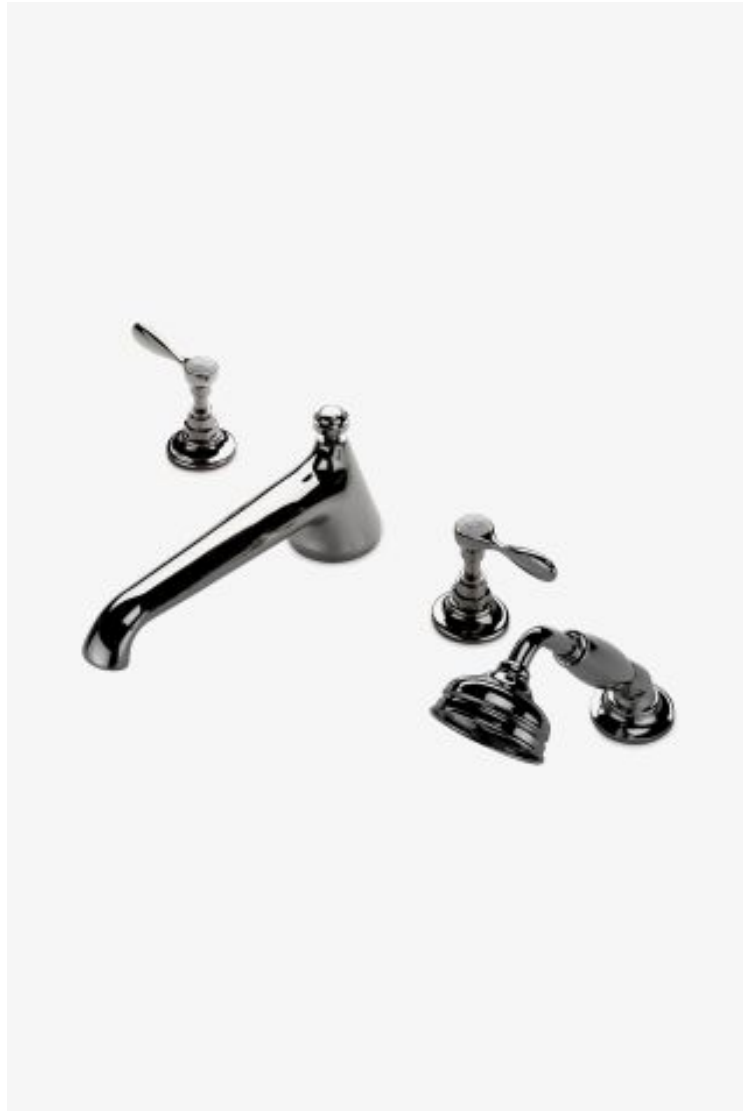

ESTB. 1978

WATERWORKS

Easton

Easton Vintage Low Profile Concealed Tub Filler With Handshower and Metal Lever Handles

Style #: EATF12

Available in Dark Nickel

ESTB. 1978

WATERWORKS

THE COLLECTION: Easton

Drawing on Edwardian style, Easton is the most extensive Waterworks family; a range of moods and a selection of products from fittings to furniture.

FEATURES

- Brass metal is used for all trim and valve components
 - The manufacturing process encompasses casting, turning, forging, hand-fitting and hand polishing.
 - Easton is our most comprehensive fittings family.
 - Easton has a clean-lined utilitarian profile, with a slightly elongated spout.
 - Stocked in 2.5gpm (9.5 L/min) and 1.75gpm (6.6 L/min). State of California requires 1.75gpm (6.6 L/min) to comply with their water conservation requirements. Other flow options are available to order, contact your sales associate or call 1 (800) 899-6757 for details.
-

AVAILABLE OPTIONS

Metal Finish	Item Number	Price
Dark Nickel	EATF12-18DN	\$6,120
