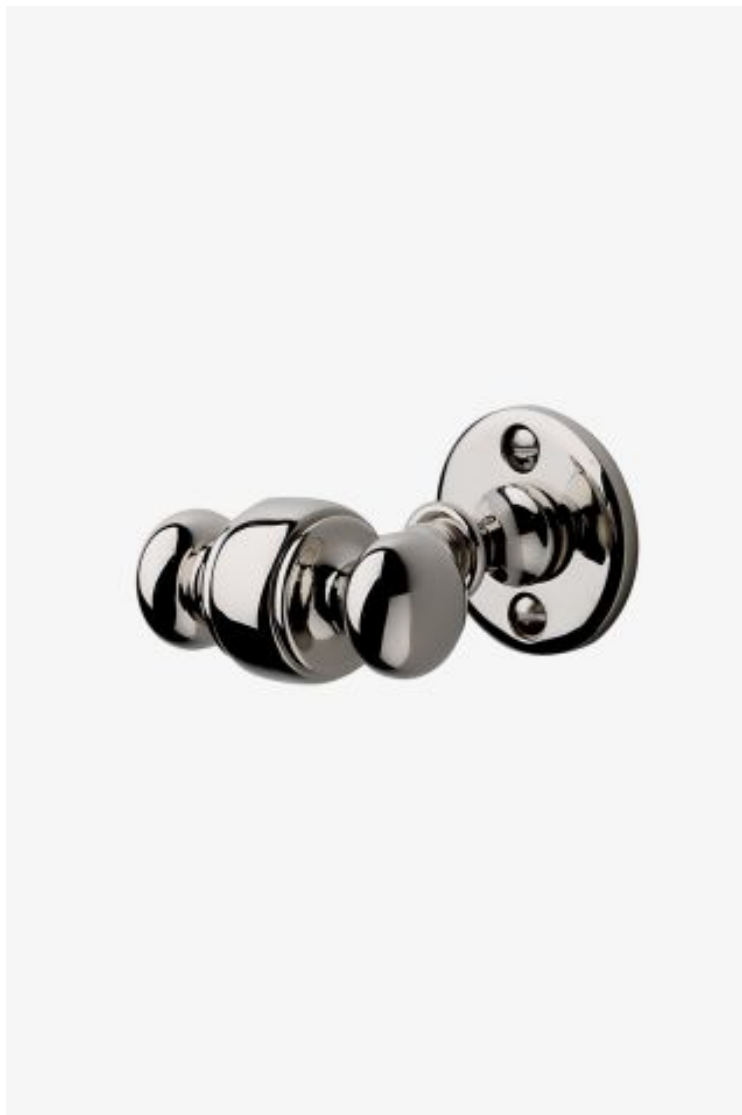

# Crystal

## Crystal Horizontal Double Robe Hook

*Style #: CRRH46*

Available in Chrome, Gold, Nickel, Vintage Brass, Dark Nickel, Matte Gold, Dark Brass, Matte Nickel, Burnished Brass, Brass and Burnished Nickel

ESTB. 1978