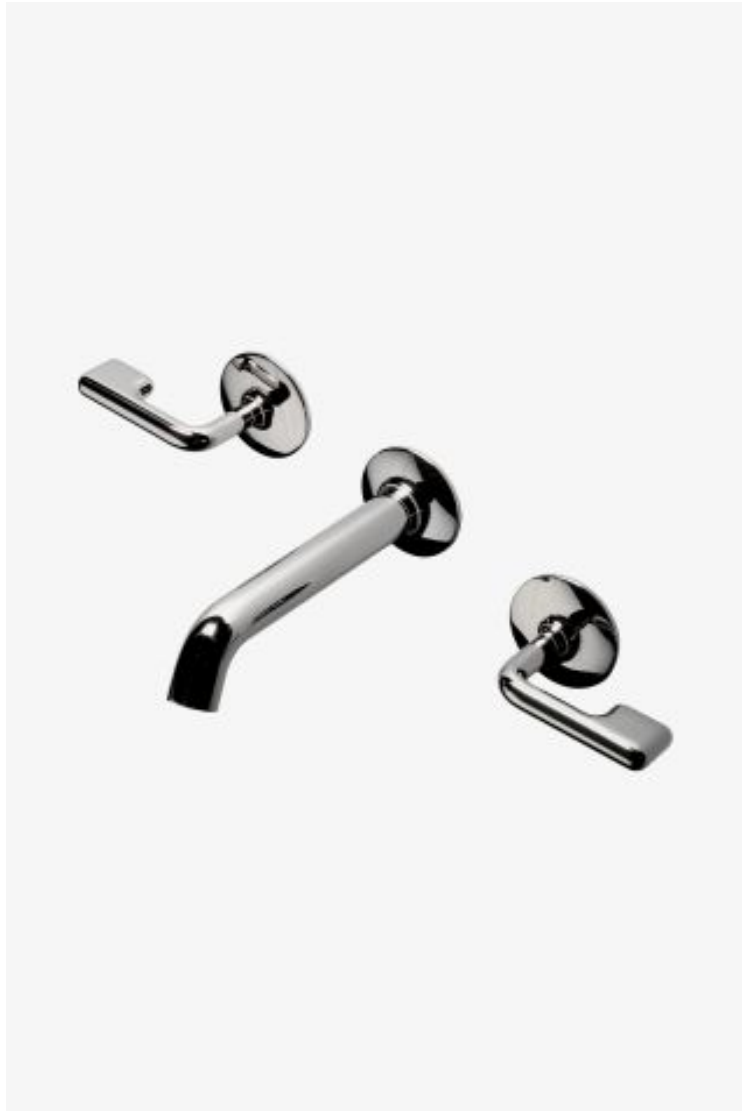

ESTB. 1978

WATERWORKS

.25

.25 Low Profile Three Hole Wall Mounted Lavatory Faucet with Metal Lever Handles

Style #: PTL506

Available in Burnished Brass, Dark Nickel, Vintage Brass, Matte Gold, Burnished Nickel, Matte Nickel, Brass, Gold, Chrome, Dark Brass, Nickel and Copper

ESTB. 1978

WATERWORKS

THE COLLECTION: .25

.25 is the ultimate in utilitarian elegance: A simple and understated design that is equally functional and beautiful.

FEATURES

- Uses a simple pop-up drain that is closed and opened by pushing down on the stopper. Does not use a lift rod to operate the drain stopper.
 - Generous length of the lever handle completes itself with an eased, pillowed square form.
 - Standard flow rate is 2.2gpm (8.3 L/min) and State of California requires 1.2gpm(4.5 L/min). Also available in other flow options. Contact a sales associate for details.
-

AVAILABLE OPTIONS

Metal Finish	Item Number	Price
Dark Nickel	PTLS06-12DN	\$2,352
Nickel	PTLS06-12N	\$1,470
Chrome	PTLS06-12C	\$1,470
Brass	PTLS06-12B	\$1,470
Burnished Nickel	PTLS06-12BUN	\$1,911
Vintage Brass	PTLS06-12VTB	\$2,352
Copper	PTLS06-12CPR	\$2,352
Dark Brass	PTLS06-12DB	\$2,352
Gold	PTLS06-12G	\$3,675
Matte Nickel	PTLS06-12MN	\$1,911
Matte Gold	PTLS06-12MG	\$3,675
Burnished Brass	PTLS06-12BB	\$1,911