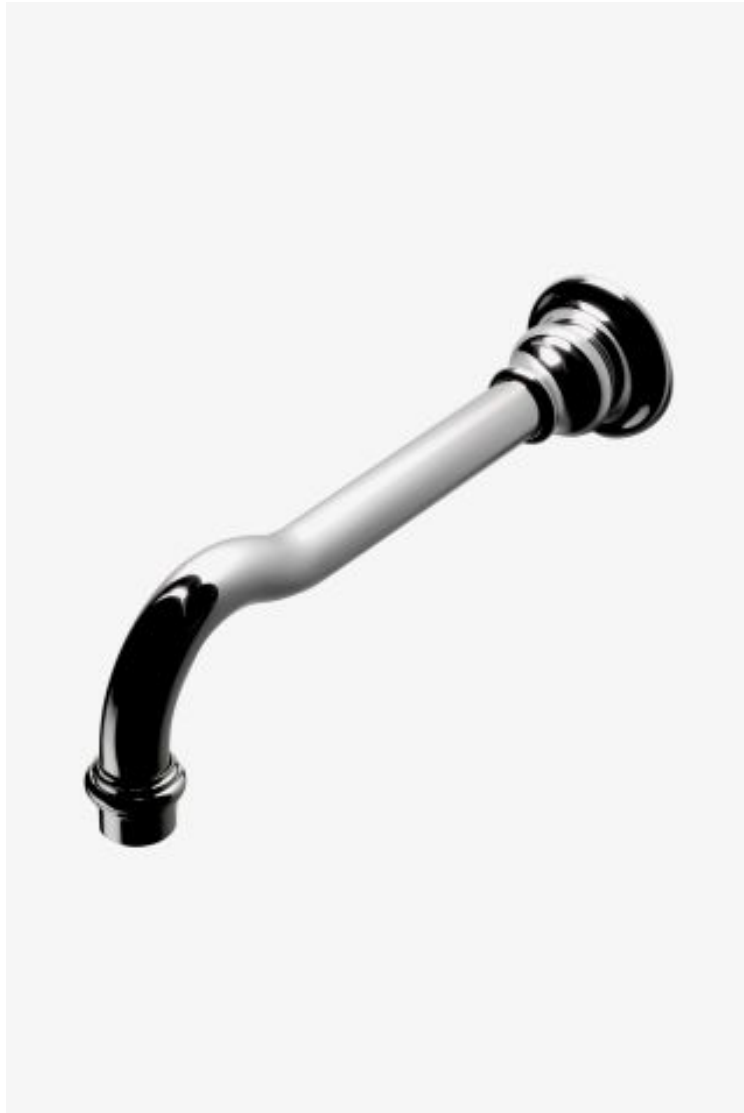

## Julia Wall Mounted Tub Spout

*Style #: JUTS17*

Available in Burnished Nickel, Matte Nickel, Copper, Vintage Brass, Nickel, Chrome, Gold, Brass, Burnished Brass, Dark Brass, Dark Nickel and Matte Gold

#### THE COLLECTION: Julia

An interpretation of 1920s French country, Julia speaks to decoration and intricate design displayed through beautifully composed turnings. These details embody the robust, signature high profile spout enabling Julia to transition fluidly from informal to formal environments.

#### FEATURES

- Solid brass construction
- Stocked in Chrome, Nickel, Matte Nickel, and Unlacquered Brass
- Unrestricted flow for quick filling of a bathtub

---