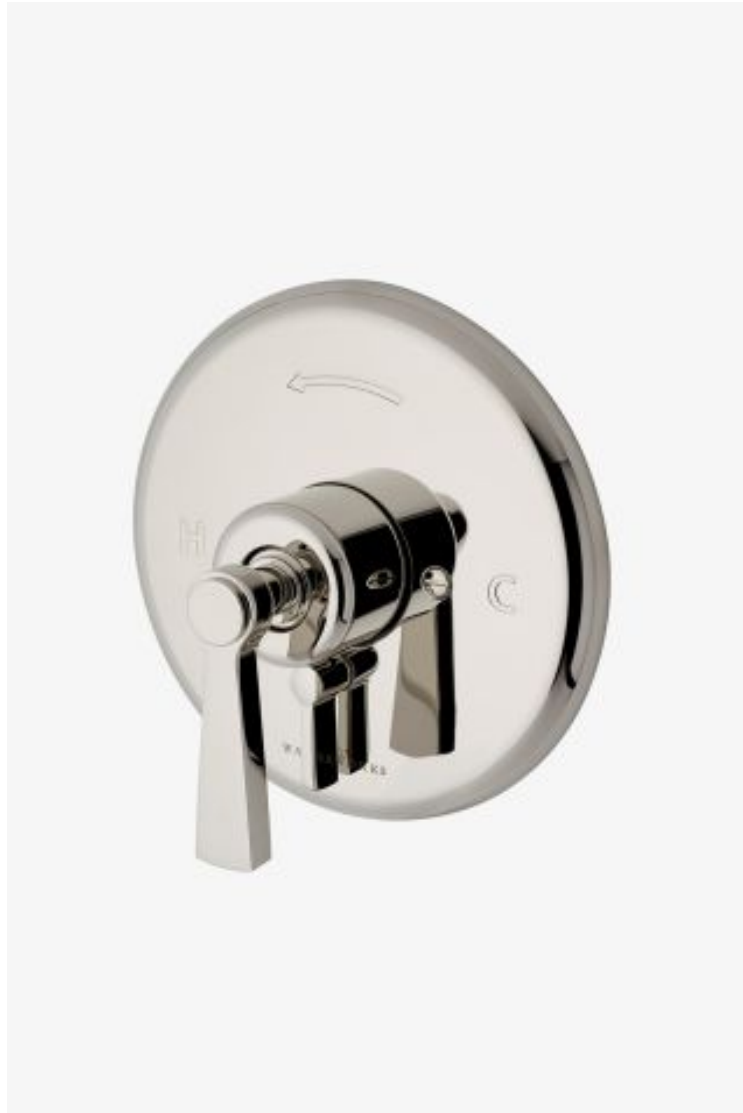

ESTB. 1978

WATERWORKS

Transit

Transit Pressure Balance with Diverter Trim with Lever Handle

Style #: TRPB30

Available in Brass, Dark Brass, Chrome, Copper, Matte Gold, Nickel, Burnished Brass, Gold, Burnished Nickel, Dark Nickel, Matte Nickel and Vintage Brass

ESTB. 1978

WATERWORKS

THE COLLECTION: Transit

Stylish simplicity that fits into any decor. Each design represents a sophisticated mix of modern and traditional influences, streamlined into a sculpted and tapered look.

FEATURES

- Lever Handle
- Stocked in Chrome, Nickel and Brass
- Integrated diverter allows bather to move water between two sources
- Requires valve rough GUPB87 (USA) or GU87PB (UK) sold separately

AVAILABLE OPTIONS

Metal Finish	Item Number	Price
Nickel	TRPB30-N	\$1,060
Chrome	TRPB30-C	\$1,060
Brass	TRPB30-B	\$1,060
Matte Nickel	05-00877-07475	\$1,378
Burnished Nickel	05-47783-96103	\$1,378
Burnished Brass	05-74362-34321	\$1,378
Copper	05-19924-38760	\$1,696
Dark Brass	05-27823-10124	\$1,696
Vintage Brass	05-04299-30349	\$1,696
Dark Nickel	05-38517-01815	\$1,696
Gold	05-14889-53761	\$2,650
Matte Gold	05-57943-38828	\$2,650