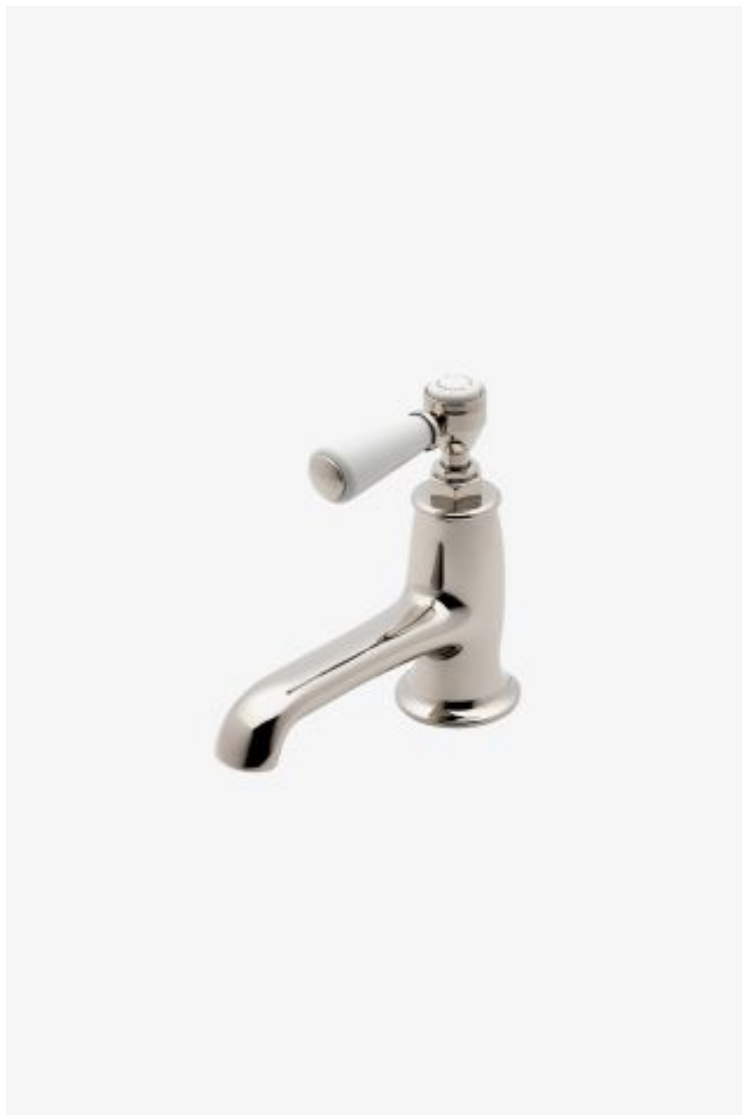

ESTB. 1978

WATERWORKS

Highgate

Highgate One Hole Lavatory Faucet with Porcelain Lever Handle

Style #: HGLS50

Available in Copper, Matte Gold, Chrome, Burnished Brass, Gold, Burnished Nickel, Dark Nickel, Matte Nickel, Vintage Brass, Brass, Dark Brass and Nickel

ESTB. 1978

WATERWORKS

THE COLLECTION: Highgate

Our take on old English style: simple, functional shapes, detailed with white porcelain indices and hexagonal accents for a timeless feel.

FEATURES

- Lever Handle
 - Includes Universal Lift and Turn Drain (UNLD30) which fits 1-1/2" through 1-3/4" drain hole openings
 - Stocked in Chrome, Nickel and Brass
 - Available in 1.2gpm (4.5L/min) flow rate
-

AVAILABLE OPTIONS

Metal Finish	Item Number	Price
Chrome	HGLS50-12C	\$970
Nickel	HGLS50-12N	\$970
Brass	HGLS50-12B	\$970
Matte Nickel	07-40783-05611	\$1,261
Burnished Nickel	07-23761-55820	\$1,261
Burnished Brass	07-89832-19927	\$1,261
Copper	07-67153-55373	\$1,552
Dark Brass	07-28946-58217	\$1,552
Vintage Brass	07-84928-95502	\$1,552
Dark Nickel	07-23659-96902	\$1,552
Gold	07-69791-17151	\$2,425
Matte Gold	07-12125-80292	\$2,425