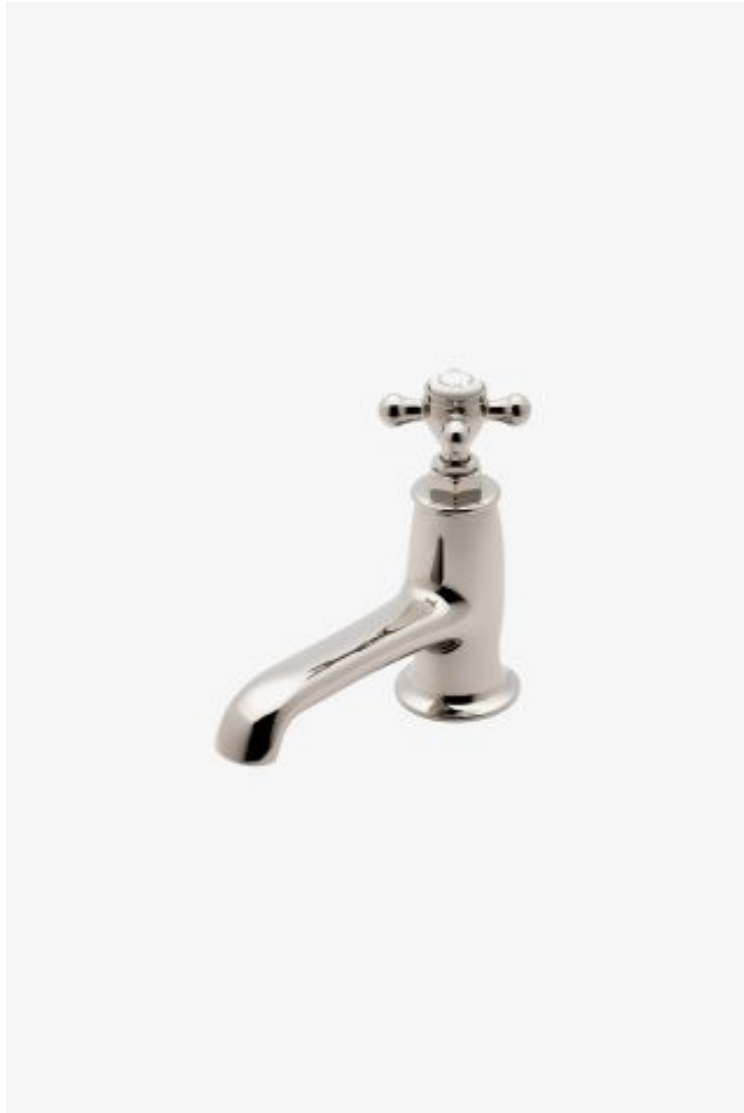

## Highgate One Hole Lavatory Faucet with Cross Handle

*Style #: HGLS40*

Available in Nickel, Dark Brass, Chrome, Copper, Matte Gold, Burnished Brass, Gold, Burnished Nickel, Dark Nickel, Brass, Matte Nickel and Vintage Brass

## THE COLLECTION: Highgate

Our take on old English style: simple, functional shapes, detailed with white porcelain indices and hexagonal accents for a timeless feel.

---

## FEATURES

- Cross Handle
  - Includes Universal Lift and Turn Drain (UNLD30) which fits 1-1/2" through 1-3/4" drain hole openings
  - Stocked in Chrome, Nickel and Brass
  - Available in 1.2gpm (4.5L/min) flow rate
- 