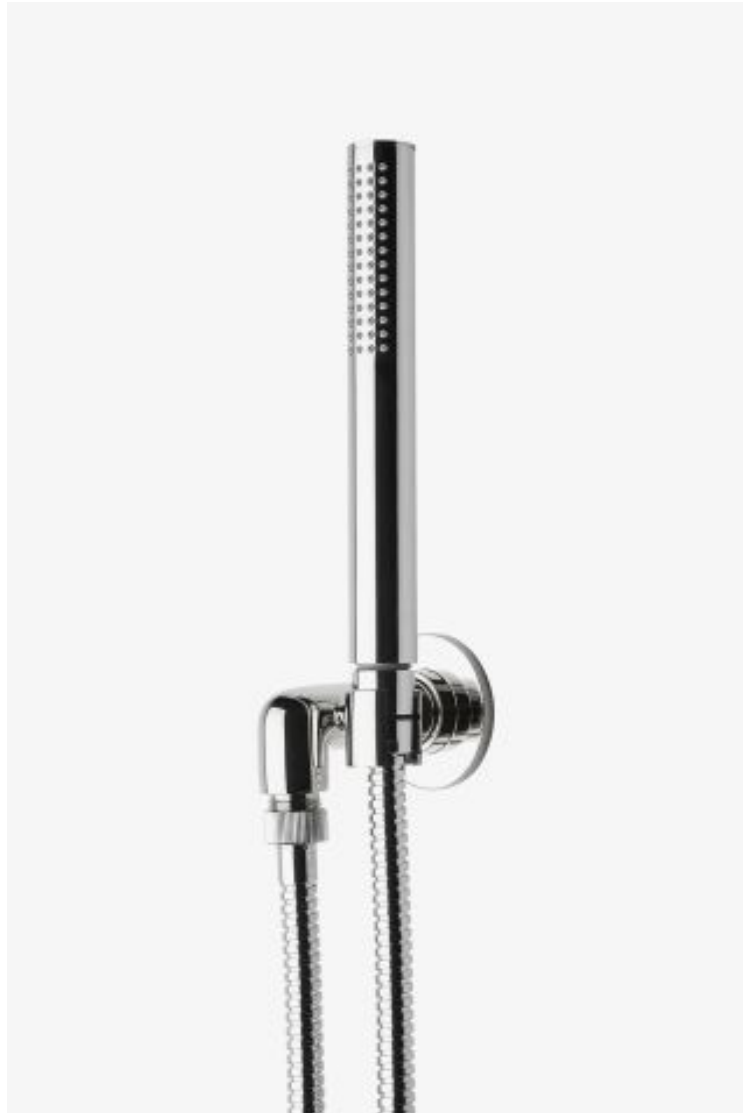

ESTB. 1978

WATERWORKS

Flyte

Flyte Handshower On Hook

Style #: FLHS01

Available in Copper, Matte Gold, Nickel, Burnished Brass, Gold, Chrome, Burnished Nickel, Dark Nickel, Matte Nickel, Vintage Brass, Brass, Dark Brass and Matte Black

ESTB. 1978

WATERWORKS

THE COLLECTION: Flyte

Pure Modernism. Like minimalist works of art, the elegant proportions of these light, fluid elements bring sculptural reference to a room.

FEATURES

- Features a Fixed Spray Pattern
 - Stocked in Chrome, Nickel, Brass and Matte Black
 - Available in 1.75gpm (6.6L/min) flow rate
-

AVAILABLE OPTIONS

Metal Finish	Item Number	Price
Chrome	05-46545-51716	\$600
Nickel	05-70999-68890	\$600
Matte Black	05-86992-15866	\$780
Brass	05-54910-84849	\$600
Matte Nickel	FLHS01-18MN	\$780
Burnished Nickel	05-57743-35110	\$780
Burnished Brass	05-31252-28023	\$780
Copper	05-63244-62232	\$960
Dark Brass	05-89429-98439	\$960
Vintage Brass	05-25447-22256	\$960
Dark Nickel	05-12098-68343	\$960
Gold	05-46082-04529	\$1,500
Matte Gold	05-58903-43804	\$1,500