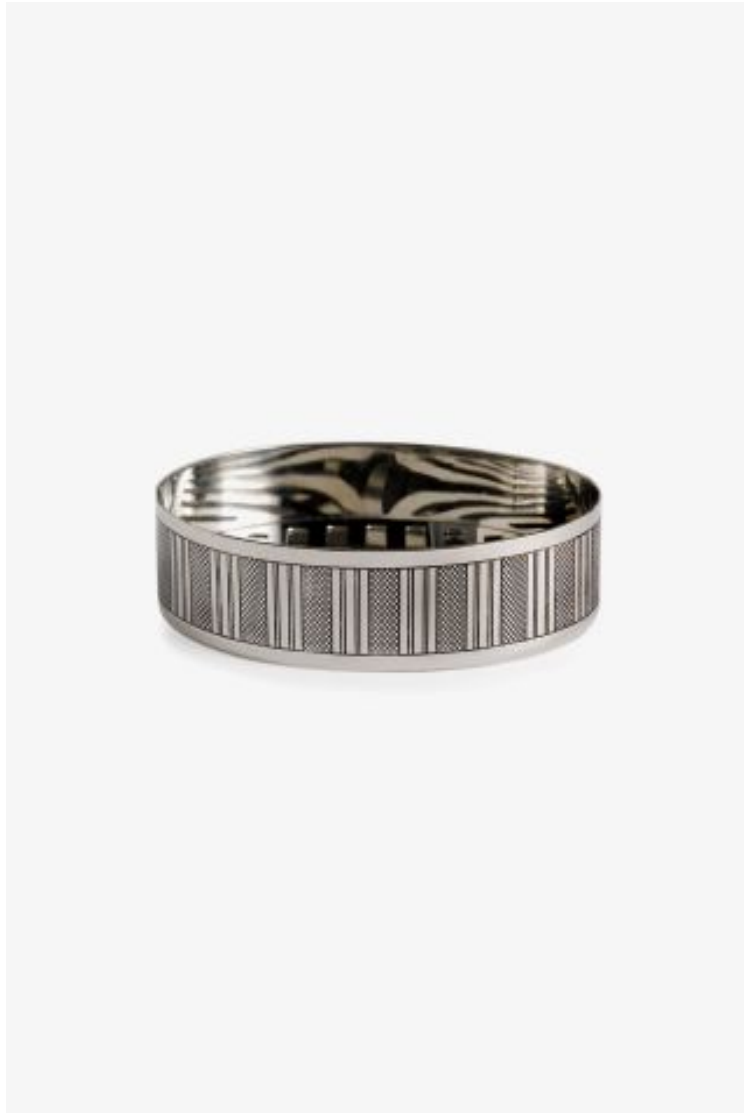

ESTB. 1978

WATERWORKS

Engine Turned Pewter

Engine Turned Pewter Freestanding Oval Soap Dish

Style #: ENSD01

Available in Pewter

ESTB. 1978

WATERWORKS

THE COLLECTION: Engine Turned Pewter

This refined texture is well suited for formal less feminine settings. The striped texture of the metal takes its inspiration from antique lighters.

FEATURES

- 5" x 3 3/4" x 1 1/2"
 - Made of Pewter
 - Refined textured stripe design, hand machined, assembled and polished to the highest standards of pewter
 - Care and Cleaning: Clean with soap and water. Dry with a non abrasive cloth in an up and down motion to maintain luster
 - Made in United Kingdom
-

AVAILABLE OPTIONS

Color	Item Number	Price
Pewter	ENSD01-C002	\$131
