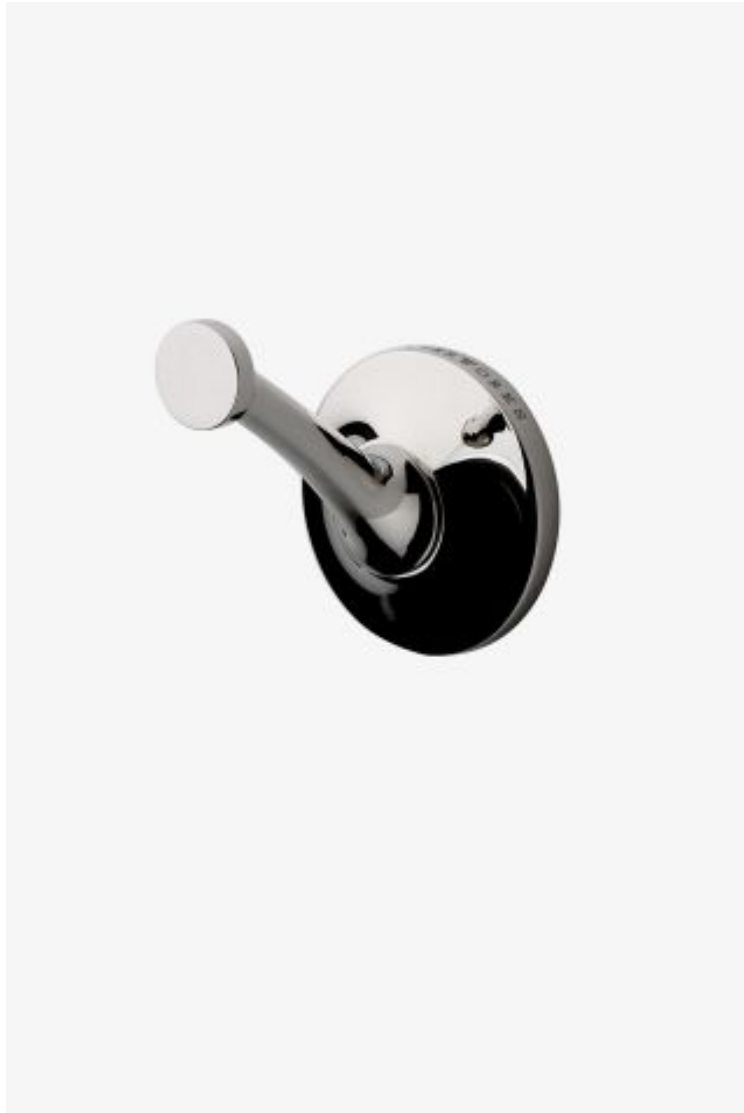

# Easton

## Easton Single Robe Hook

*Style #: EARH46*

Available in Burnished Nickel, Gold, Burnished Brass, Brass, Nickel, Dark Brass, Copper, Chrome, Matte Gold, Dark Nickel, Matte Nickel and Vintage Brass

ESTB. 1978

## FEATURES

- 2" x 2 3/4" x 2.85"
  - Wall Mounted - Mounting Hardware Included
  - Made of Brass
  - Stocked in Brass, Chrome, Matte Nickel, and Nickel
- 