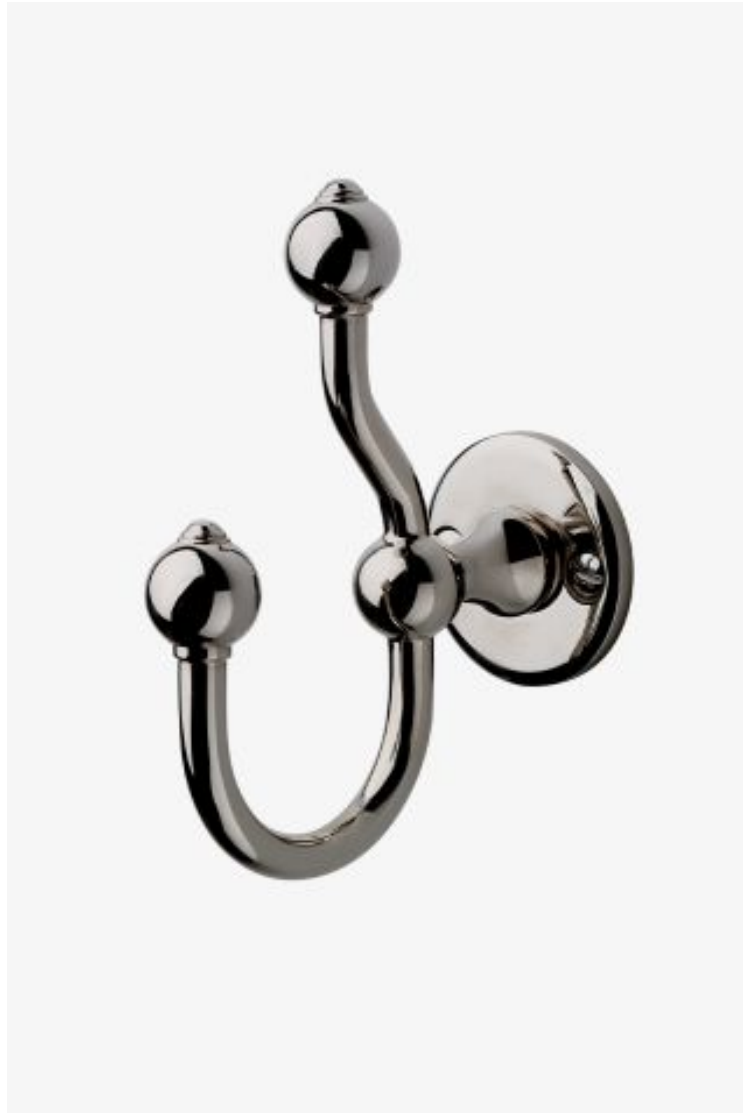

ESTB. 1978

WATERWORKS

Crystal

Crystal Double Robe Hook

Style #: CRRH49

Available in Matte Gold, Gold, Nickel, Copper, Chrome, Burnished Nickel, Matte Nickel, Burnished Brass, Brass, Dark Nickel and Dark Brass

ESTB. 1978

WATERWORKS

THE COLLECTION: Crystal

Comprehensive and universal, the classic design of Crystal is appropriate to partner with any line of fittings and fixtures from modern to traditional. The weight and quality of these handcrafted pieces is unsurpassed.

FEATURES

- 1 3/4" x 3 1/2" x 4.6"
 - Made from Brass
 - Mounting hardware included
-

AVAILABLE OPTIONS

Metal Finish	Item Number	Price
Copper	CRRH49-CPR	\$520
Gold	CRRH49-G	\$813
Dark Brass	CRRH49-DB	\$520
Brass	CRRH49-B	\$325
Matte Nickel	CRRH49-MN	\$423
Chrome	CRRH49-C	\$325
Nickel	CRRH49-N	\$325
Matte Gold	CRRH49-MG	\$813
Dark Nickel	CRRH49-DN	\$520
Burnished Brass	CRRH49-BB	\$423
Burnished Nickel	CRRH49-BUN	\$423