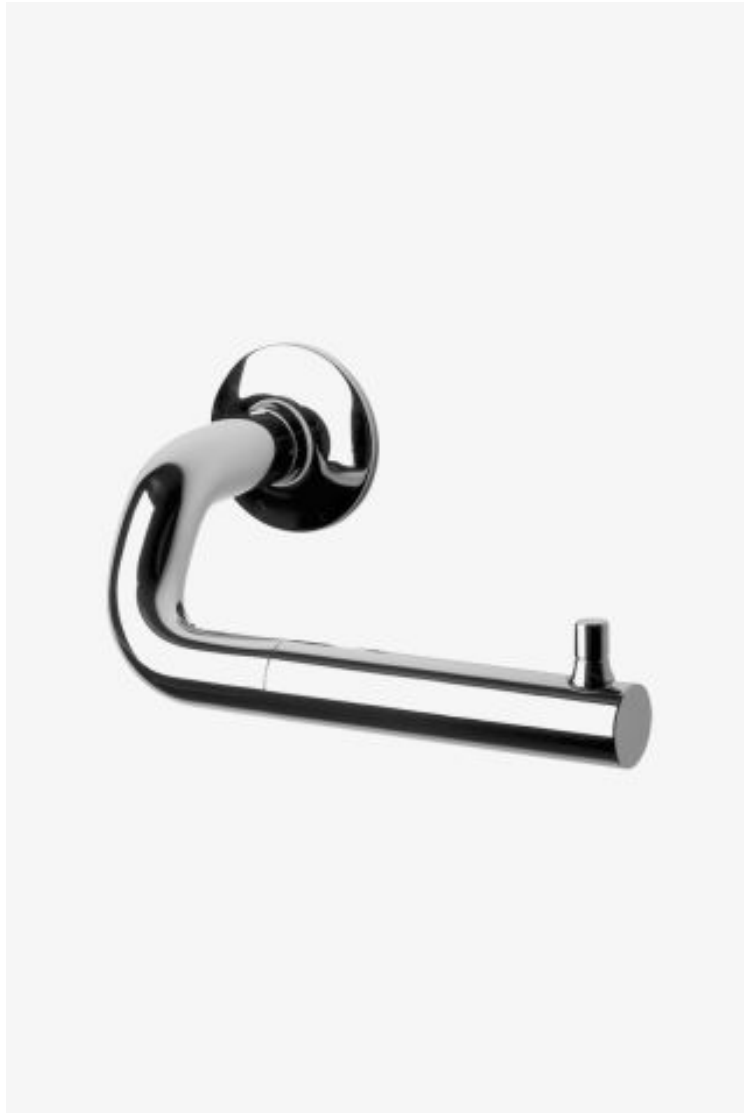

ESTB. 1978

WATERWORKS

.25

.25 Wall Mounted One Arm Paper Holder

Style #: PTPH20

Available in Burnished Brass, Burnished Nickel, Brass, Vintage Brass, Nickel, Matte Gold, Dark Brass, Chrome, Dark Nickel, Matte Nickel, Copper and Gold

ESTB. 1978

WATERWORKS

THE COLLECTION: .25

.25 is the ultimate in utilitarian elegance: A simple and understated design that is equally functional and beautiful.

FEATURES

- 7 3/4" x 4 1/4" x 3 1/2"
 - Wall Mounted
 - Single Arm
 - Brass Construction
-

AVAILABLE OPTIONS

Metal Finish	Item Number	Price
Chrome	PTPH20-C	\$325
Nickel	PTPH20-N	\$325
Brass	PTPH20-B	\$325
Burnished Brass	PTPH20-BB	\$423
Copper	PTPH20-CPR	\$520
Dark Nickel	PTPH20-DN	\$520
Matte Gold	PTPH20-MG	\$813
Vintage Brass	PTPH20-VTB	\$520
Burnished Nickel	PTPH20-BUN	\$423
Gold	PTPH20-G	\$813
Matte Nickel	PTPH20-MN	\$423
Dark Brass	PTPH20-DB	\$520