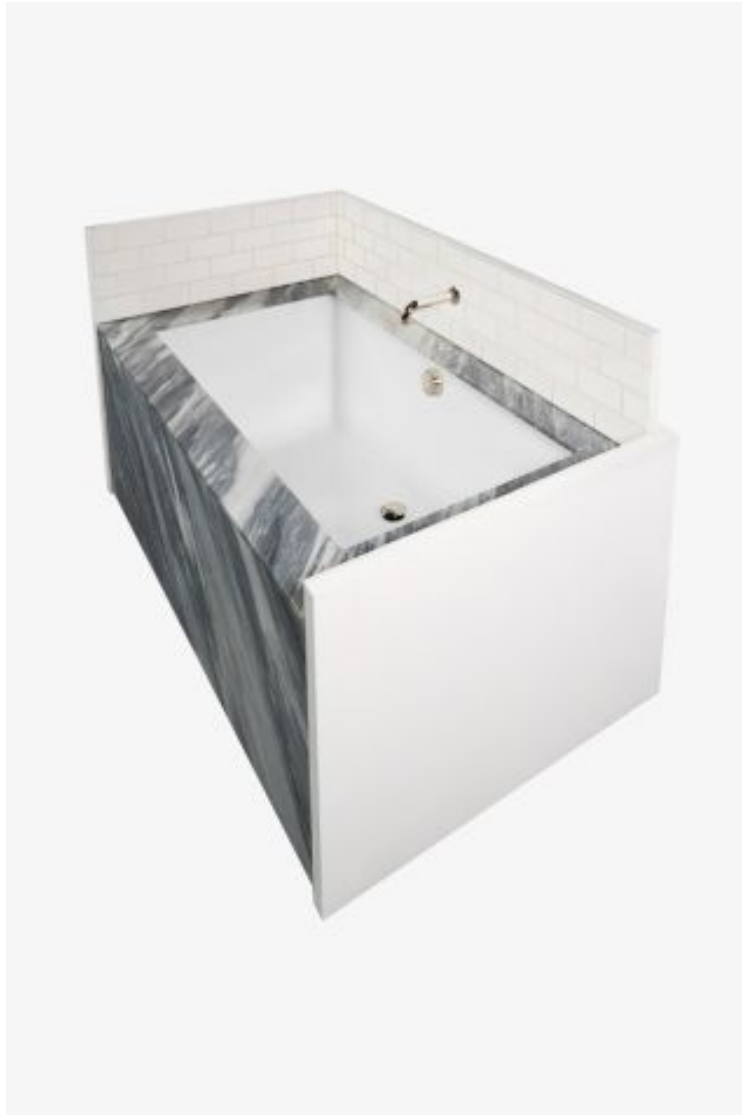

ESTB. 1978

WATERWORKS

Smyth

Smyth Drop In/Undermount Rectangular Bathtub with Center Drain

Style #: smyth

Available in 66" x 32" x 22" and Linear Integrated

ESTB. 1978

WATERWORKS

THE COLLECTION: Smyth

Smyth Collection

FEATURES

AVAILABLE OPTIONS

Size	Waste & Overflow	Item Number	Price
66" x 32" x 22"	Linear Integrated	SMBT64-GWH	\$3,600