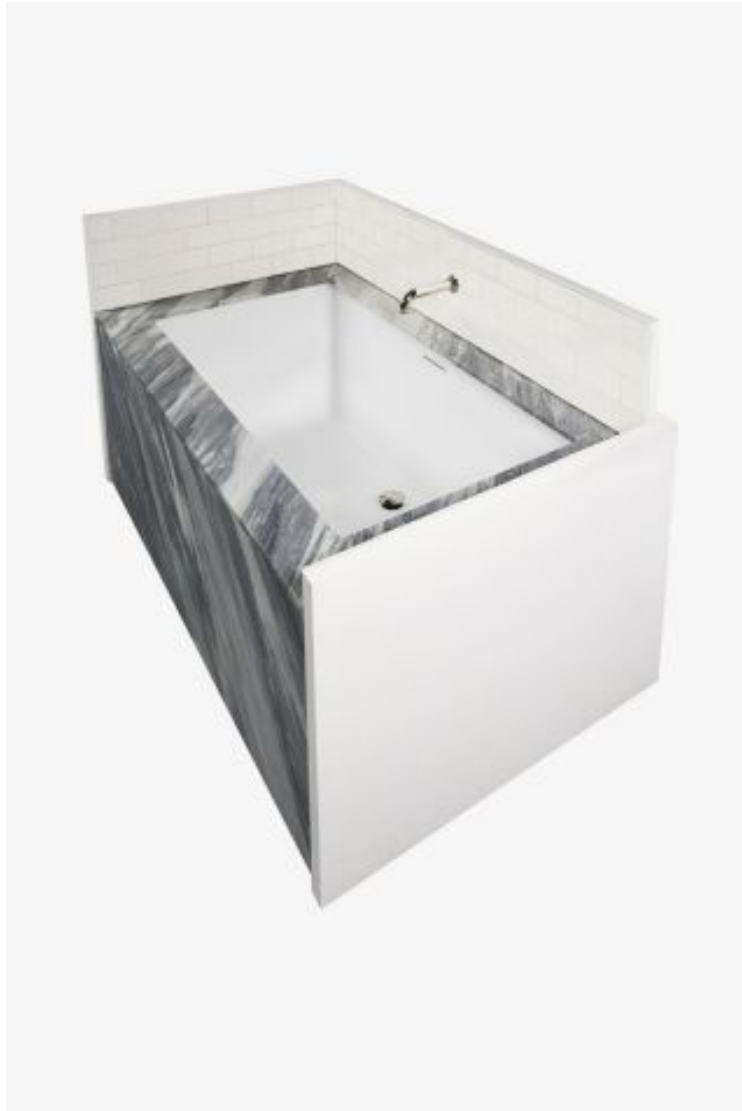

# Smyth

**Smyth 60" x 32" x 18" Rectangular Bathtub with Center Drain and LINEAR Integrated Waste and Overflow**

*Style #: SMT6B*

Available in 60" x 32" x 18" and Linear Integrated

ESTB. 1978

WATERWORKS

### FEATURES

- Made in the USA. Direct ship.
  - Rectangular Drop in or Undermount tubs with tight interior corners
  - The Berkley and Smyth are available with an integrated slot overflow and standard/no integrated overflow.
  - Marble surround (Bardiglio shown) and ceramic tile (Cottage in Blanca shown) are sold separately from the bathtub.
  - Our Smyth/Berkley Tubs that are 18" Deep meet the ADA depth requirements.
- 

### AVAILABLE OPTIONS

Size	Waste & Overflow	Item Number	Price
60" x 32" x 18"	Linear Integrated	13-60675-31767	\$3,500

---