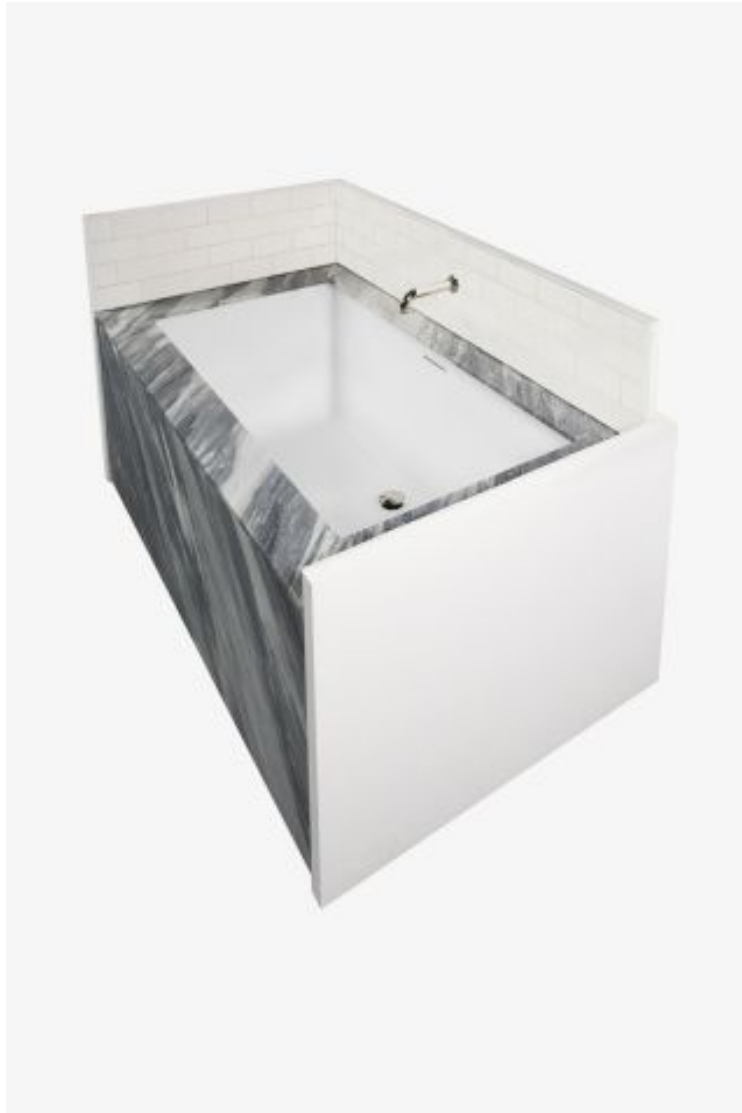

# Smyth

**Smyth 66" x 32" x 22" Rectangular Bathtub with Center Drain and LINEAR Integrated Waste and Overflow**

*Style #: SMBT64*

Available in 66" x 32" x 22" and Linear Integrated

ESTB. 1978

WATERWORKS

### FEATURES

- Made in the USA. Direct ship.
  - Rectangular Drop in or Undermount tubs with tight interior corners
  - The Berkley and Smyth are available with an integrated slot overflow and standard/no integrated overflow.
  - Marble surround (Bardiglio shown) and ceramic tile (Cottage in Blanca shown) are sold separately from the bathtub.
  - Our Smyth/Berkley Tubs that are 18" Deep meet the ADA depth requirements.
- 

### AVAILABLE OPTIONS

Size	Waste & Overflow	Item Number	Price
66" x 32" x 22"	Linear Integrated	SMBT64-GWH	\$3,600

---