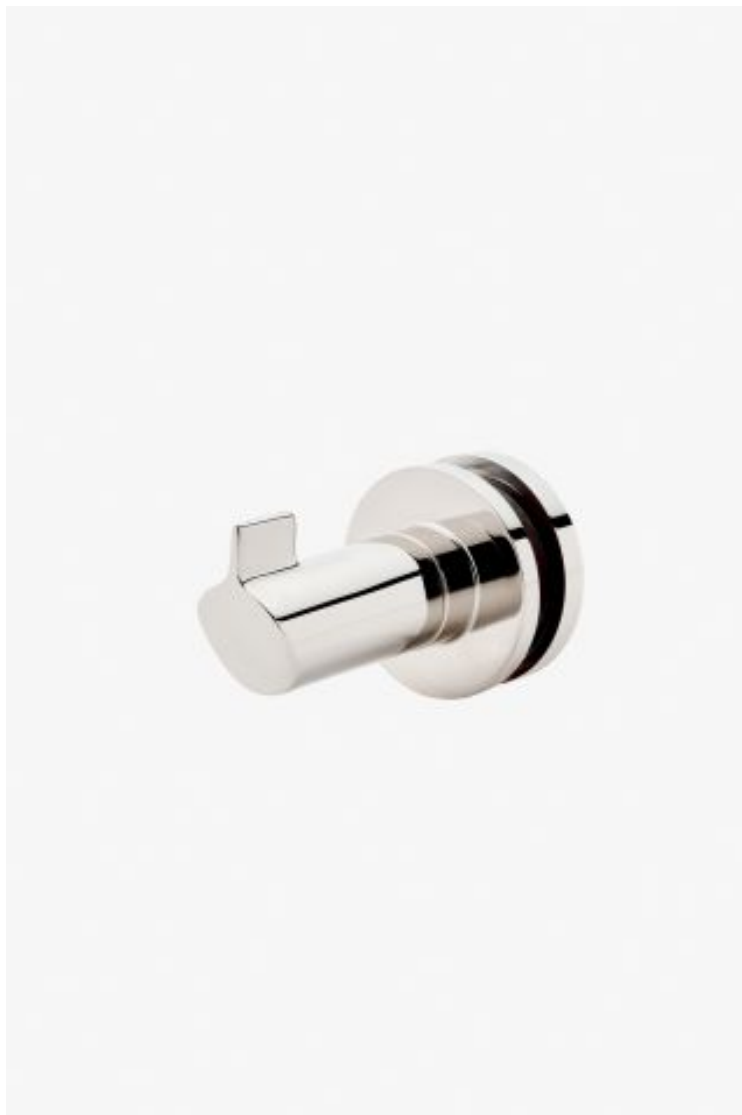

ESTB. 1978

WATERWORKS

Finot

Finot Slope Single Sided Glass Mounted Hook

Style #: NRHG1S

Available in Dark Brass, Burnished Brass, Burnished Nickel and Matte Nickel

ESTB. 1978

WATERWORKS

THE COLLECTION: Finot

Finot seamlessly blends meticulous details with contemporary sensibility. A true integration of design and engineering expertise, this collection is comprised of parts that are decisively cast and forged to achieve painstaking precision and refinement.

FEATURES

- All mounting hardware included
- Solid Brass Construction
- Can accommodate glass thickness between 1/4" [6mm] to 7/8" [22mm]
- Stocked in Chrome, Nickel, Brass and Dark Nickel

AVAILABLE OPTIONS