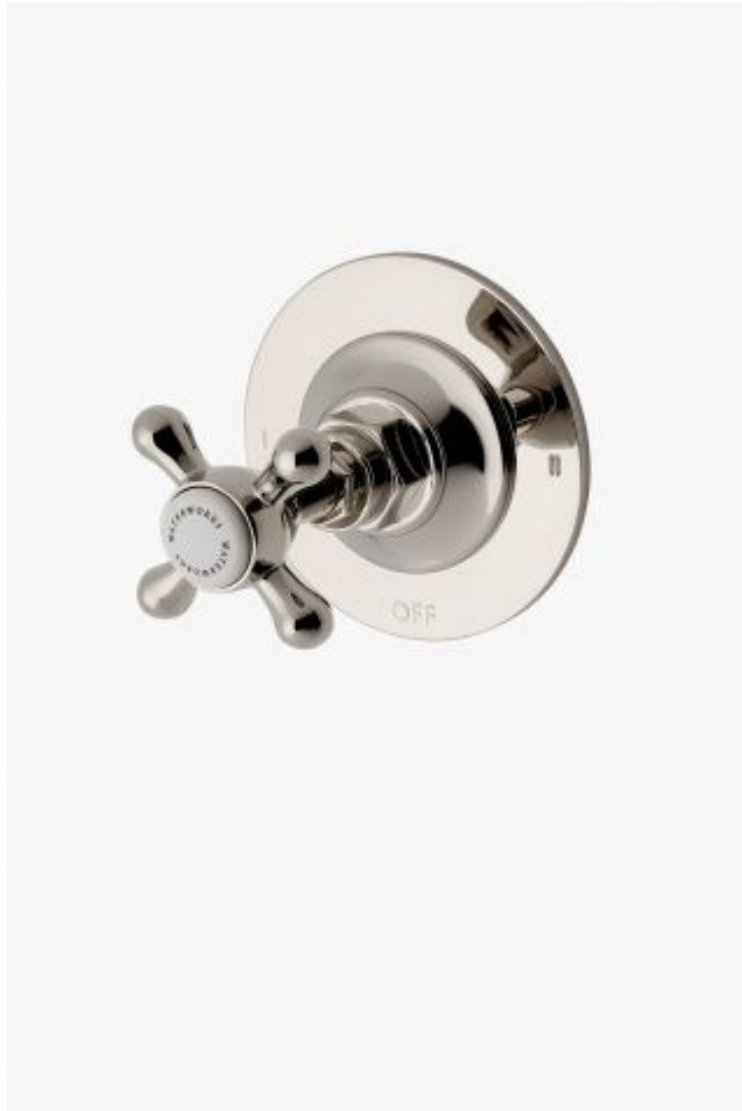

ESTB. 1978

WATERWORKS

Highgate

Highgate Two Way Diverter Valve Trim for Thermostatic with Roman Numerals and Cross Handle

Style #: HG2T01

Available in Matte Nickel, Vintage Brass, Nickel, Dark Brass, Chrome, Copper, Matte Gold, Burnished Brass, Gold, Burnished Nickel, Dark Nickel and Brass

ESTB. 1978

WATERWORKS

THE COLLECTION: Highgate

Our take on old English style: simple, functional shapes, detailed with white porcelain indices and hexagonal accents for a timeless feel.

FEATURES

- Cross Handle
- For Use With a Thermostatic Shower System and Two Waterway Outlets
- Features Roman Numerals Representing Outlet Position
- Stocked in Chrome, Nickel, Brass
- Requires Rough Valve, Sold Separately: GUDV2T (US) GU2TDV (UK)

AVAILABLE OPTIONS

Metal Finish	Item Number	Price
Matte Nickel	05-46681-01035	\$787
Burnished Nickel	05-65217-90959	\$787
Burnished Brass	05-94313-21033	\$787
Copper	05-24283-50049	\$968
Dark Brass	05-25536-89030	\$968
Vintage Brass	05-29029-56117	\$968
Dark Nickel	05-89708-65589	\$968
Gold	05-93687-05395	\$1,513
Matte Gold	05-45387-22144	\$1,513
Chrome	05-26169-20456	\$605
Nickel	05-86464-50923	\$605
Brass	05-46360-66417	\$605