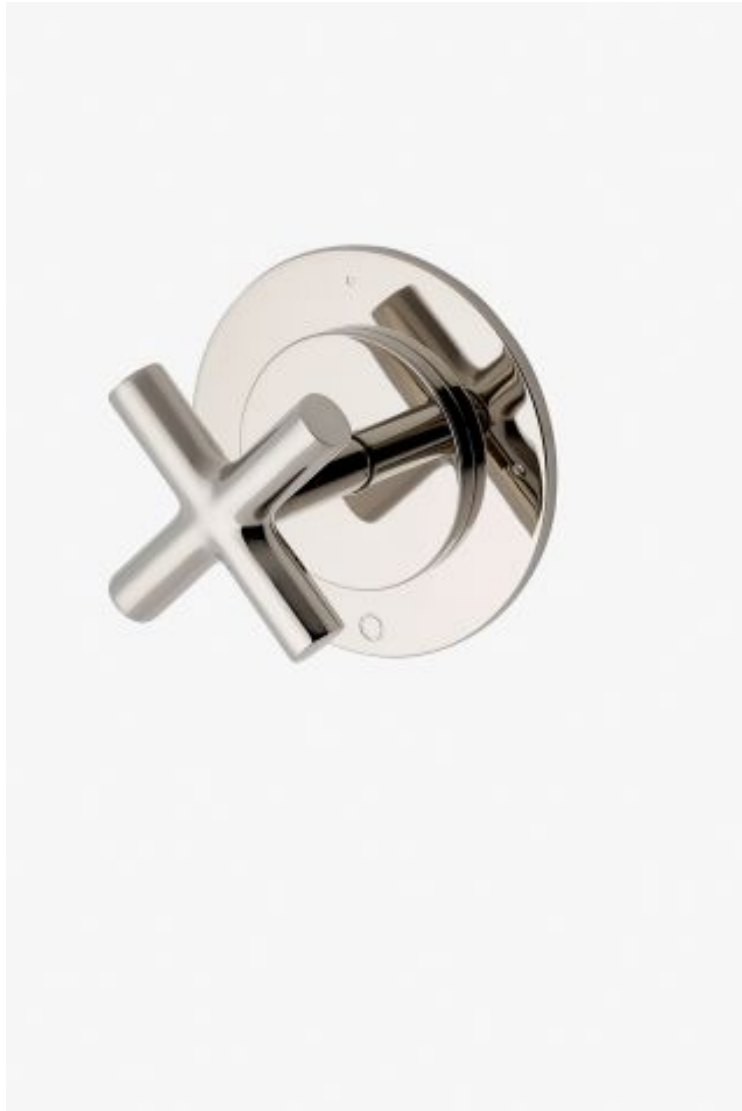

ESTB. 1978

WATERWORKS

Flyte

Flyte Three Way Diverter Valve Trim for Thermostatic with Modern Dots and Cross Handle

Style #: FL3T01

Available in Burnished Brass, Gold, Burnished Nickel, Dark Nickel, Matte Nickel, Vintage Brass, Dark Brass, Copper and Matte Gold

ESTB. 1978

WATERWORKS

THE COLLECTION: Flyte

Pure Modernism. Like minimalist works of art, the elegant proportions of these light, fluid elements bring sculptural reference to a room.

FEATURES

- Cross Handle
 - For Use With a Thermostatic Shower System and Three Waterway Outlets
 - Features Modern Dots Representing Outlet Position
 - Stocked in Chrome, Nickel, Brass and Matte Black
 - Requires valve rough sold separately
-

AVAILABLE OPTIONS

Metal Finish	Item Number	Price
Matte Nickel	FL3T01-MN	\$826
Burnished Nickel	FL3T01-BUN	\$826
Burnished Brass	FL3T01-BB	\$826
Copper	FL3T01-CPR	\$1,016
Dark Brass	FL3T01-DB	\$1,016
Vintage Brass	FL3T01-VTB	\$1,016
Dark Nickel	FL3T01-DN	\$1,016
Gold	FL3T01-G	\$1,588
Matte Gold	FL3T01-MG	\$1,588