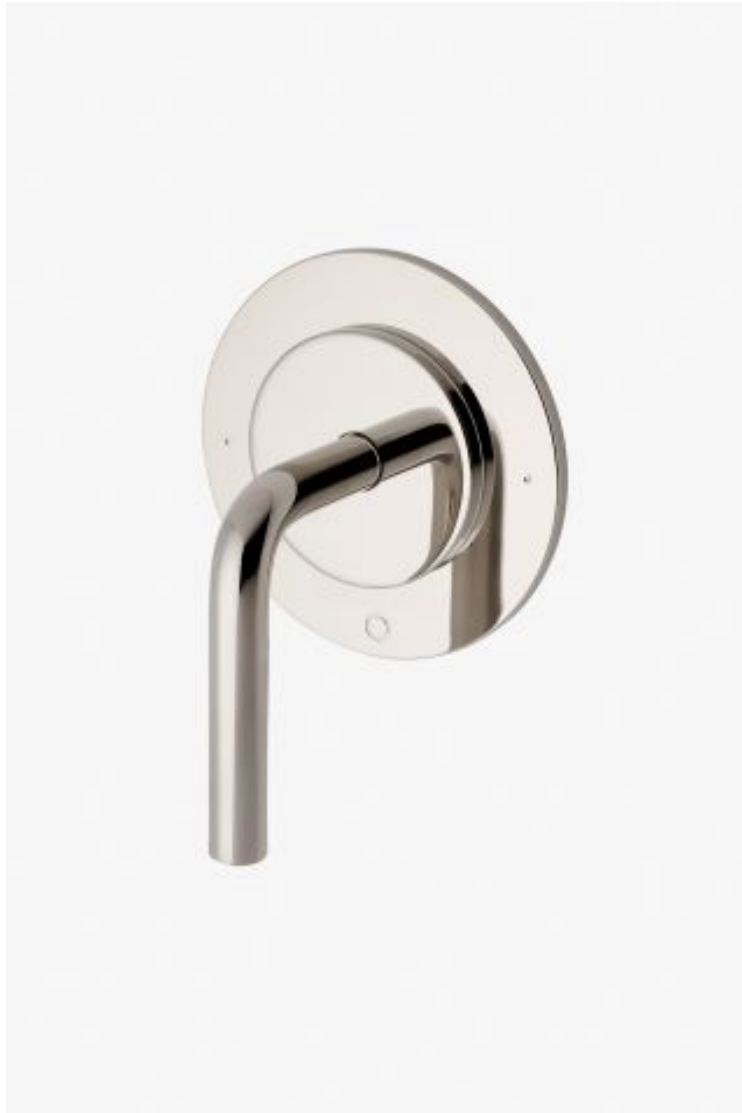

ESTB. 1978

WATERWORKS

Flyte

Flyte Two Way Diverter Valve Trim for Thermostatic with Modern Dots and Lever Handle

Style #: FL2T10

Available in Dark Nickel, Matte Nickel, Vintage Brass, Dark Brass, Copper, Matte Gold, Burnished Brass, Gold and Burnished Nickel

ESTB. 1978

WATERWORKS

THE COLLECTION: Flyte

Pure Modernism. Like minimalist works of art, the elegant proportions of these light, fluid elements bring sculptural reference to a room.

FEATURES

- Lever Handle
 - For Use With a Thermostatic Shower System and Two Waterway Outlets
 - Features Modern Dots Representing Outlet Position
 - Stocked in Chrome, Nickel, Brass and Matte Black
 - Requires valve rough sold separately
-

AVAILABLE OPTIONS

Metal Finish	Item Number	Price
Matte Nickel	FL2T10-MN	\$793
Burnished Nickel	FL2T10-BUN	\$793
Burnished Brass	FL2T10-BB	\$793
Copper	FL2T10-CPR	\$976
Dark Brass	FL2T10-DB	\$976
Vintage Brass	FL2T10-VTB	\$976
Dark Nickel	FL2T10-DN	\$976
Gold	FL2T10-G	\$1,525
Matte Gold	FL2T10-MG	\$1,525