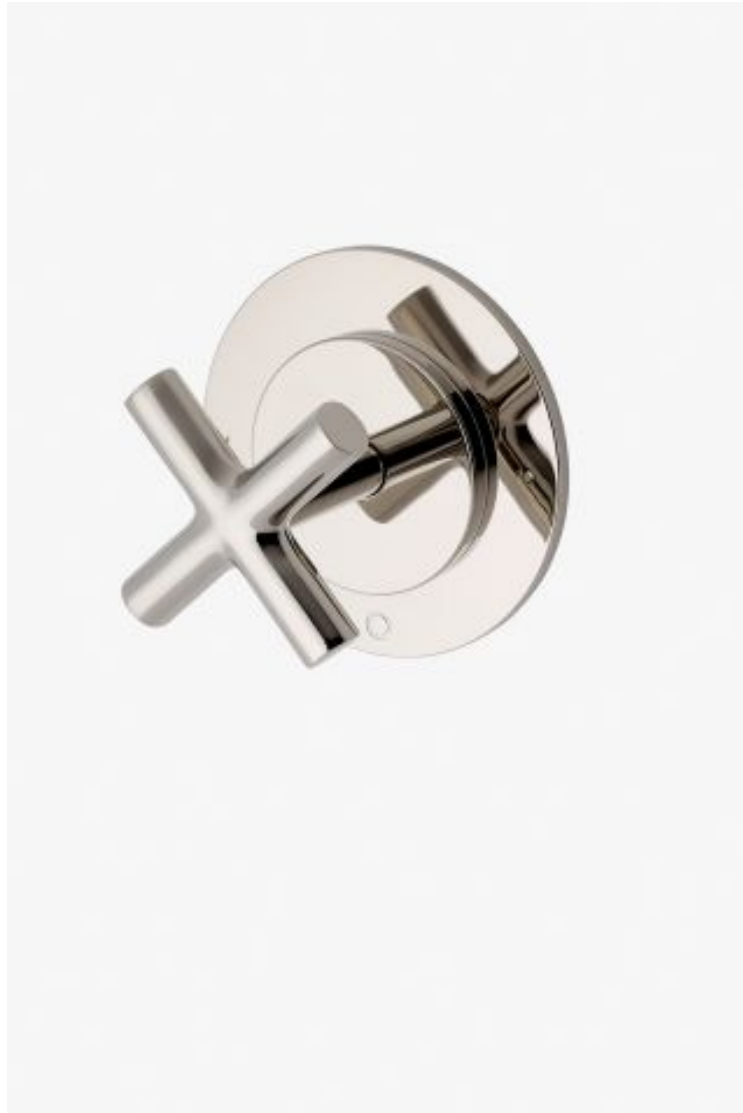

## Flyte Two Way Diverter Valve Trim for Thermostatic with Modern Dots and Cross Handle

*Style #: FL2T01*

Available in Dark Nickel, Matte Nickel, Vintage Brass, Dark Brass, Copper, Matte Gold, Burnished Brass, Gold and Burnished Nickel

## FEATURES

- Cross Handle
  - For Use With a Thermostatic Shower System and Two Waterway Outlets
  - Features Modern Dots Representing Outlet Position
  - Stocked in Chrome, Nickel, Brass and Matte Black
  - Requires valve rough sold separately
- 