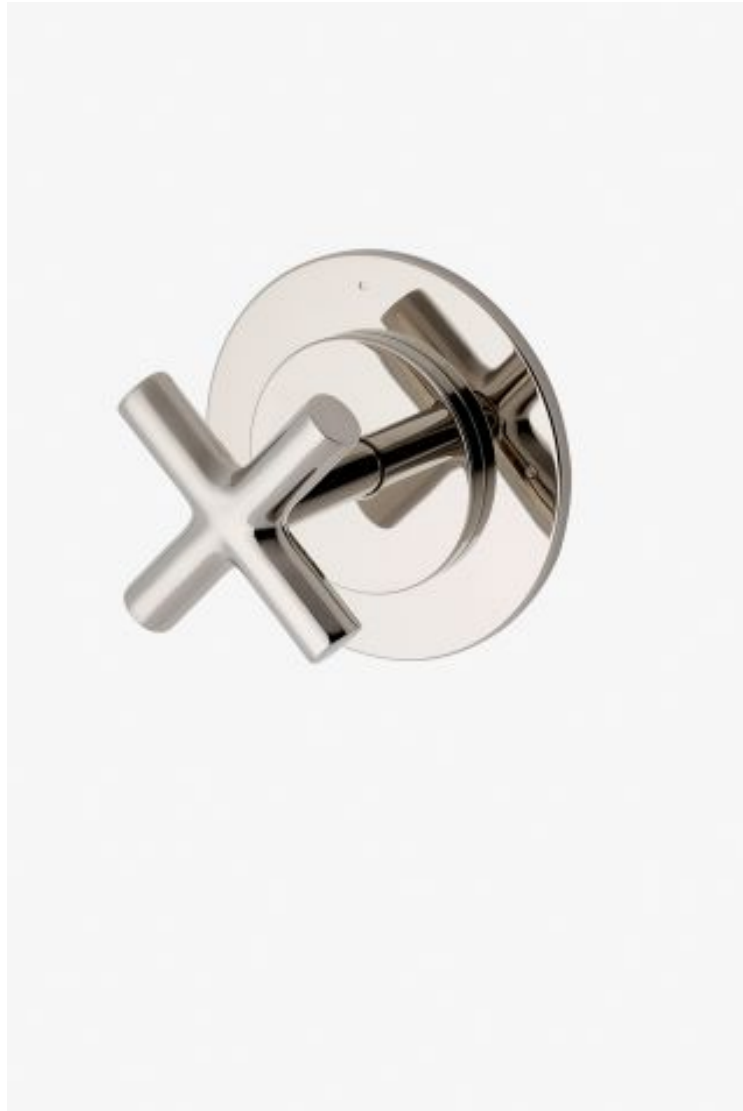

ESTB. 1978

WATERWORKS

Flyte

Flyte Two Way Diverter Valve Trim for Pressure Balance with Modern Dots and Cross Handle

Style #: FL2P01

Available in Dark Nickel, Matte Nickel, Vintage Brass, Dark Brass, Copper, Matte Gold, Burnished Brass, Gold and Burnished Nickel

ESTB. 1978

WATERWORKS

THE COLLECTION: Flyte

Pure Modernism. Like minimalist works of art, the elegant proportions of these light, fluid elements bring sculptural reference to a room.

FEATURES

- Cross Handle
 - For Use With a Pressure Balance Shower System and Two Waterway Outlets
 - Features Modern Dots Representing Outlet Position
 - Stocked in Chrome, Nickel, Brass and Matte Black
 - Requires valve rough sold separately
-

AVAILABLE OPTIONS

Metal Finish	Item Number	Price
Matte Nickel	FL2P01-MN	\$826
Burnished Nickel	FL2P01-BUN	\$826
Burnished Brass	FL2P01-BB	\$826
Copper	FL2P01-CPR	\$1,016
Dark Brass	FL2P01-DB	\$1,016
Vintage Brass	FL2P01-VTB	\$1,016
Dark Nickel	FL2P01-DN	\$1,016
Gold	FL2P01-G	\$1,588
Matte Gold	FL2P01-MG	\$1,588