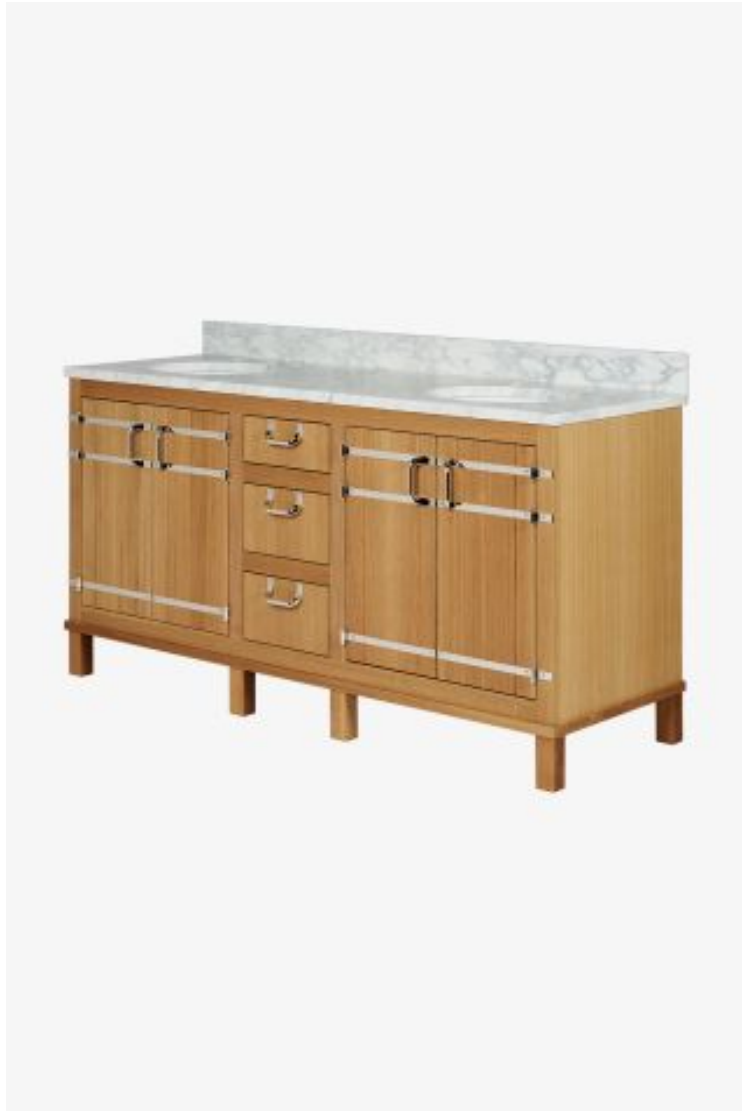

ESTB. 1978

WATERWORKS

Bridle

**Bridle Double Vanity with Square Legs and Hardware with SALV26 Sinks and Slab
67" x 22 1/2" x 34 1/2" with 4" x 3/4" Backsplash**

Style #: BLVN12

Available in Clear Oak, Franklin Gray, Chalk, Midnight, Steel, Antique Walnut, Whisper, Driftwood, Nickel, Brass, Carrara and Arabescato

WATERWORKS

THE COLLECTION: Bridle

With its distinctive v-groove paneling and metal strapping, Bridle projects a French neoclassical sensibility, with details from vintage luggage and honest plank doors.

FEATURES

- Designed by and exclusive to Waterworks
- Vanity with three drawers and Integrated Hardware; specify Brass or Nickel when ordering
- Stocked in Clear Oak, Antique Walnut Finish or Factory Finished in Chalk, Driftwood, Midnight, Steel, Franklin Gray, or Whisper
- Includes Saxby sinks and choice of stocked stone tops in Carrara or Arabescato
- Install with or without backsplash (included)