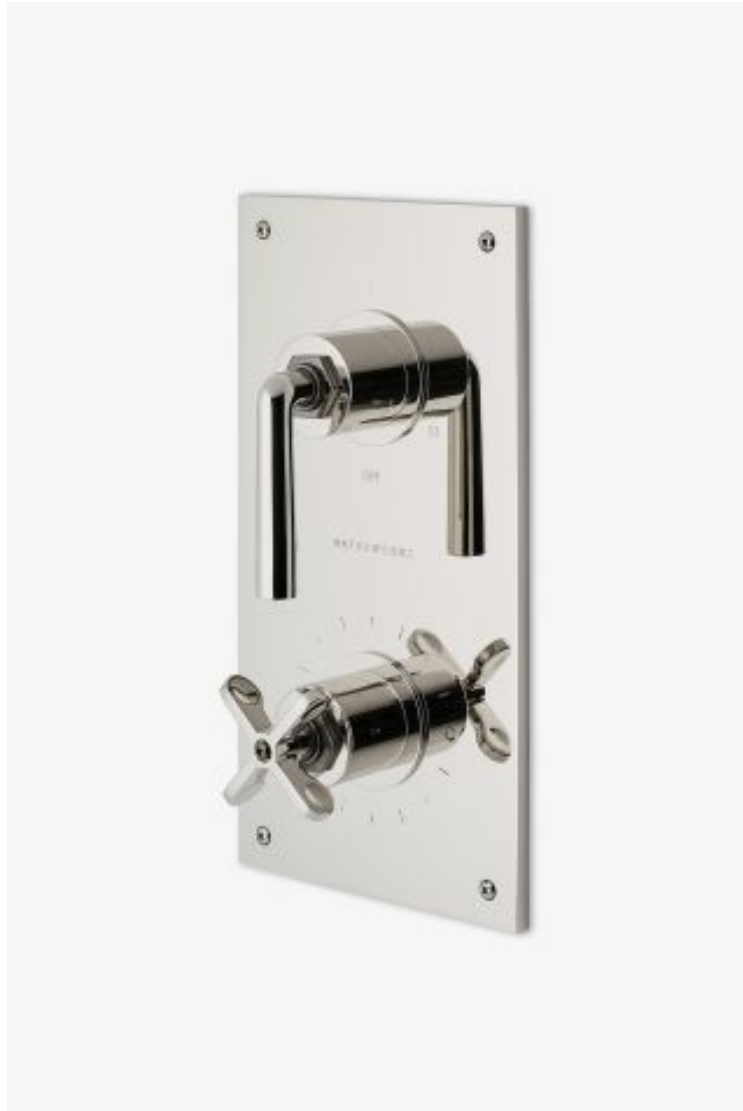

# Henry

Henry Integrated Thermostatic and Three Way Diverter Trim with Two Tone Cross and Lever Handles

Style #: HTH512

Available in Brass/Dark Nickel and Nickel/Dark Nickel

ESTB. 1978

WATERWORKS

#### FEATURES

- Two-Tone Cross and Lever Handles
  - Allows bather to adjust temperature of all waterway outlets with a hot limit safety stop providing anti-scald protection
  - Stocked in Brass/Dark Nickel and Nickel/Dark Nickel
  - Requires valve rough sold separately
- 