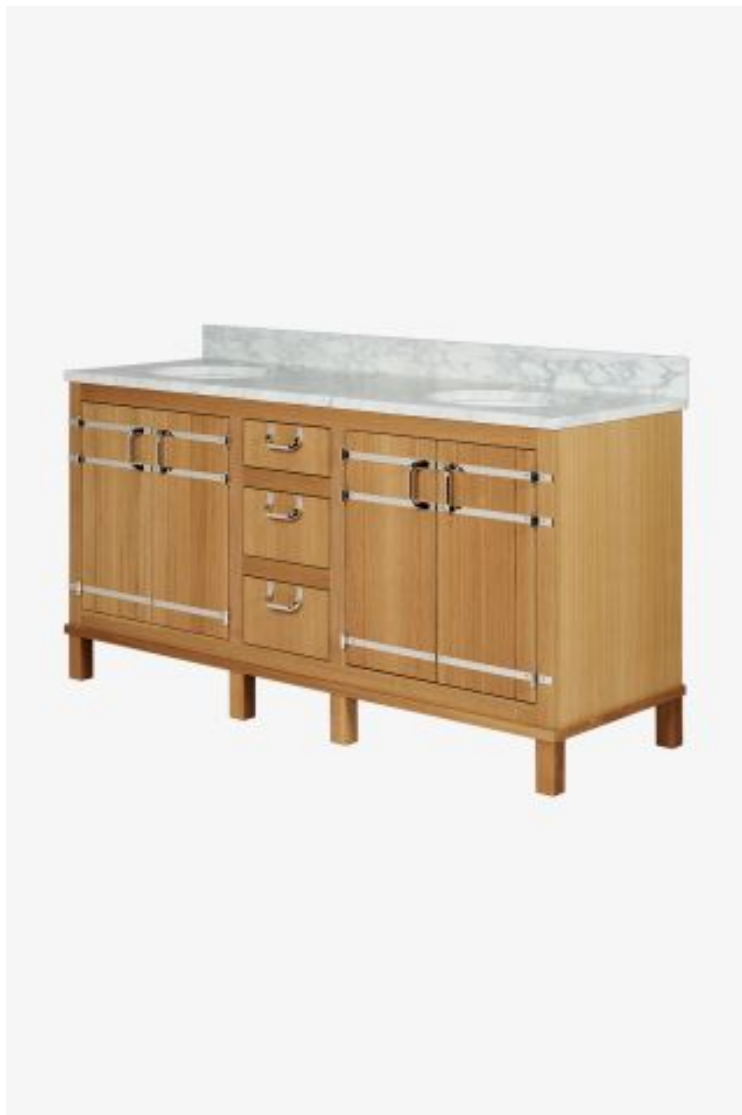

# Bridle

**Bridle Double Vanity with Square Legs and Hardware 66" x 22" x 33 1/4" - BASE ONLY**

*Style #: 100739*

Available in Whisper, Driftwood, Clear Oak, Steel, Chalk, Franklin Gray, Midnight, Antique Walnut, Nickel and Brass

## THE COLLECTION: Bridle

With its distinctive v-groove paneling and metal strapping, Bridle projects a French neoclassical sensibility, with details from vintage luggage and honest plank doors.

---

## FEATURES

- Designed by and exclusive to Waterworks
- Vanity with three drawers and Integrated Hardware; specify Brass or Nickel when ordering
- Stocked in Clear Oak, Antique Walnut Finish or Factory Finished in Chalk, Driftwood, Midnight, Steel, Franklin Gray, or Whisper
- Available with sink and slab top: use BLVN12