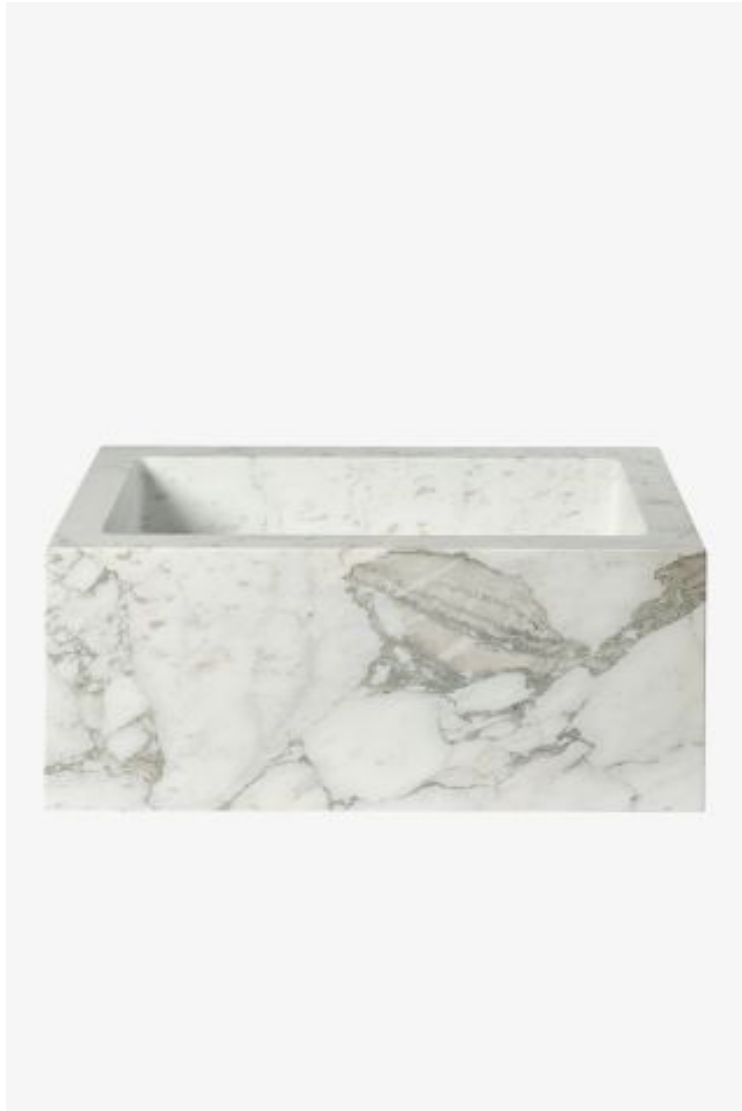

# Tellaro

Tellaro Rectangular Wall Mounted Marble Lavatory Sink 28" x 17" x 11"

*Style #: TELV28*

Available in Arabescato, Carrara, Bardiglio, Statuary, Arabescato Textured, Nero Marquina, Calacatta, Brass and Nickel

## THE COLLECTION: Tellaro

Tellaro sinks emerge from a single, hand-selected piece of solid marble. Shown here in Arabescato, a light stone with touches of gray, the bold-scale Tellaro complements Modern and Transitional spaces. Optional 7-inch backsplash for wall-mounted fittings.