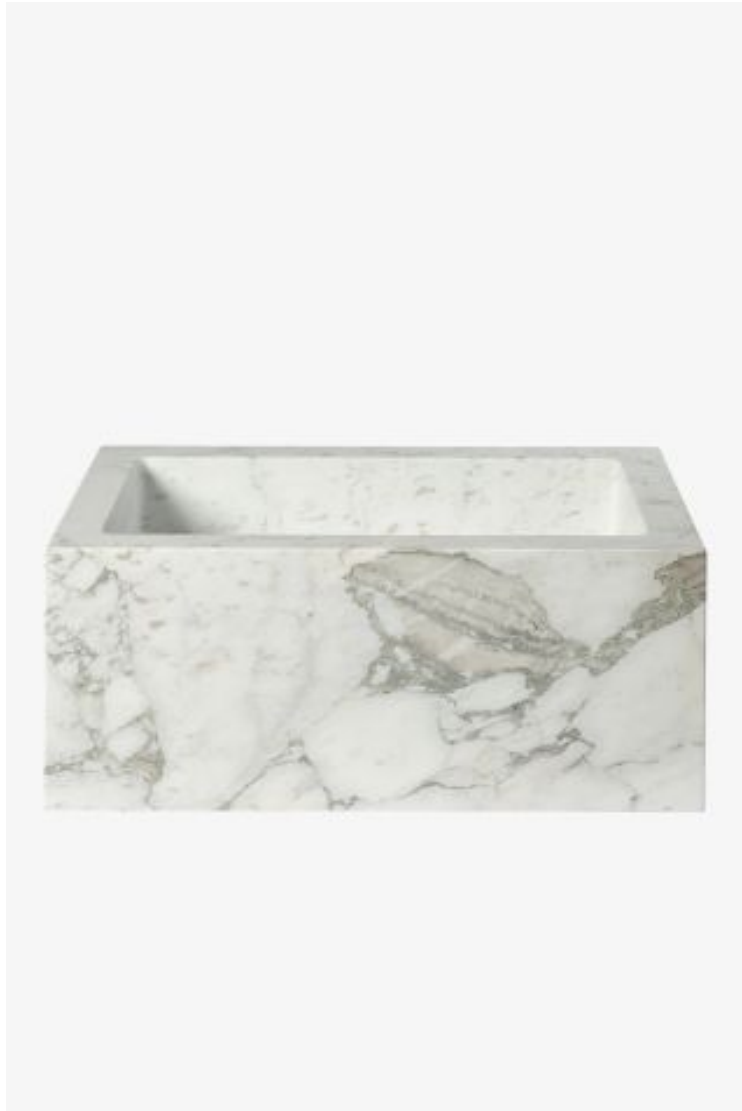

ESTB. 1978

WATERWORKS

Tellaro

Tellaro Rectangular Wall Mounted Marble Lavatory Sink 28" x 17" x 11"

Style #: TELV28

Available in Statuary, Nero Marquina, Arabescato Textured, Calacatta, Carrara, Arabescato, Bardiglio, Brass and Nickel

ESTB. 1978

WATERWORKS

THE COLLECTION: Tellaro

Tellaro sinks emerge from a single, hand-selected piece of solid marble. Shown here in Arabescato, a light stone with touches of gray, the bold-scale Tellaro complements Modern and Transitional spaces. Optional 7-inch backsplash for wall-mounted fittings.

FEATURES

- Designed by and exclusive to Waterworks
- Sourced and made in Italy
- Carved from a solid block of stone. Item weight: 231 lbs.
- Backsplash designed for wall mounted faucet and handles
- Required Drain: UNLD23